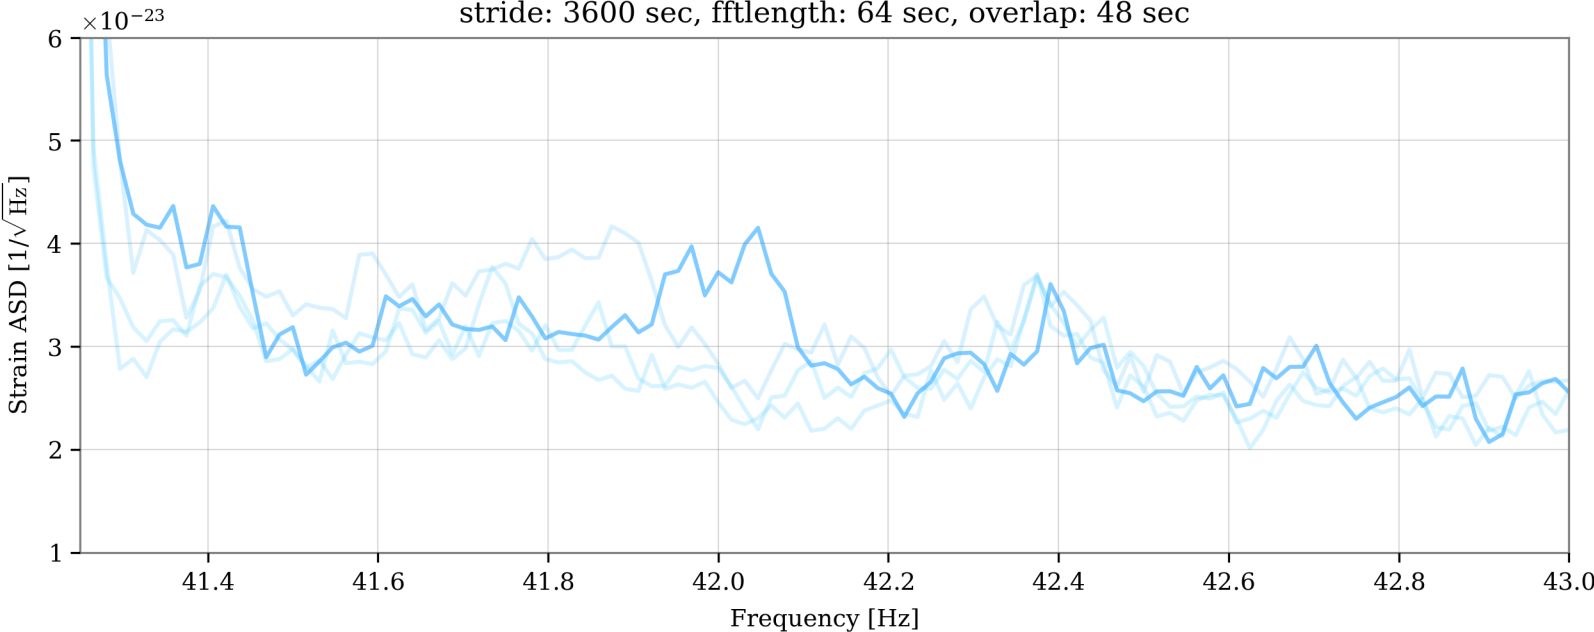

V1:Hrec_hoft_16384Hz

stride: 3600 sec, fftlength: 64 sec, overlap: 48 sec

V1:Hrec_hoft_16384Hz

stride: 3600 sec, fftlength: 64 sec, overlap: 48 sec

2024-01-15 23:00

2024-01-17 20:40

V1:Hrec_hoft_16384Hz

stride: 3600 sec, fftlength: 64 sec, overlap: 48 sec

- 2024-01-15 23:00
- 2024-01-17 20:40
- 2024-01-18 5:00

V1:Hrec_hoft_16384Hz

stride: 3600 sec, fftlength: 64 sec, overlap: 48 sec

- 2024-01-15 23:00
- 2024-01-17 20:40
- 2024-01-18 5:00
- 2024-01-19 16:15