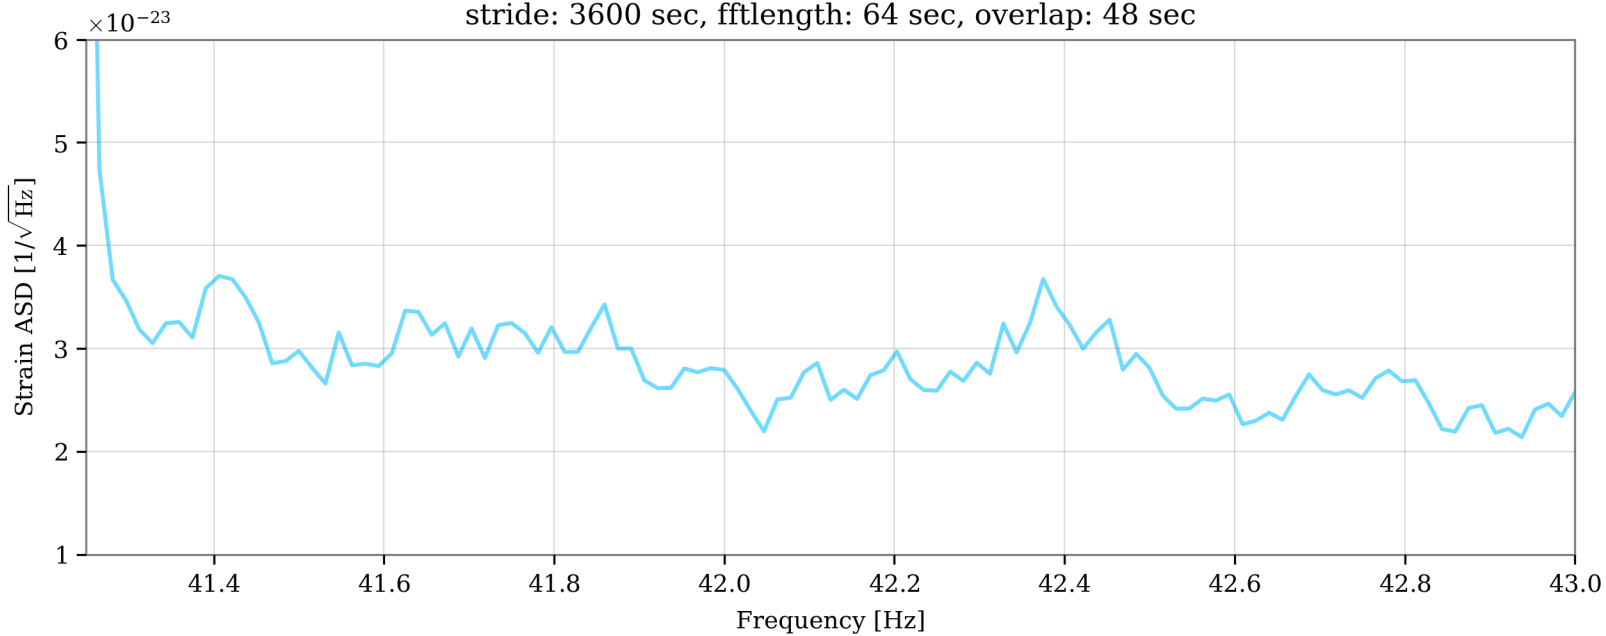

V1:Hrec_hoft_16384Hz

stride: 3600 sec, fftlength: 64 sec, overlap: 48 sec

V1:Hrec_hoft_16384Hz

stride: 3600 sec, fftlength: 64 sec, overlap: 48 sec

2024-01-15 23:00

2024-01-17 20:40

V1:Hrec_hoft_16384Hz

stride: 3600 sec, fftlength: 64 sec, overlap: 48 sec

- 2024-01-15 23:00
- 2024-01-17 20:40
- 2024-01-18 5:00

V1:Hrec_hoft_16384Hz

stride: 3600 sec, fftlength: 64 sec, overlap: 48 sec

- 2024-01-15 23:00
- 2024-01-17 20:40
- 2024-01-18 5:00
- 2024-01-19 16:15