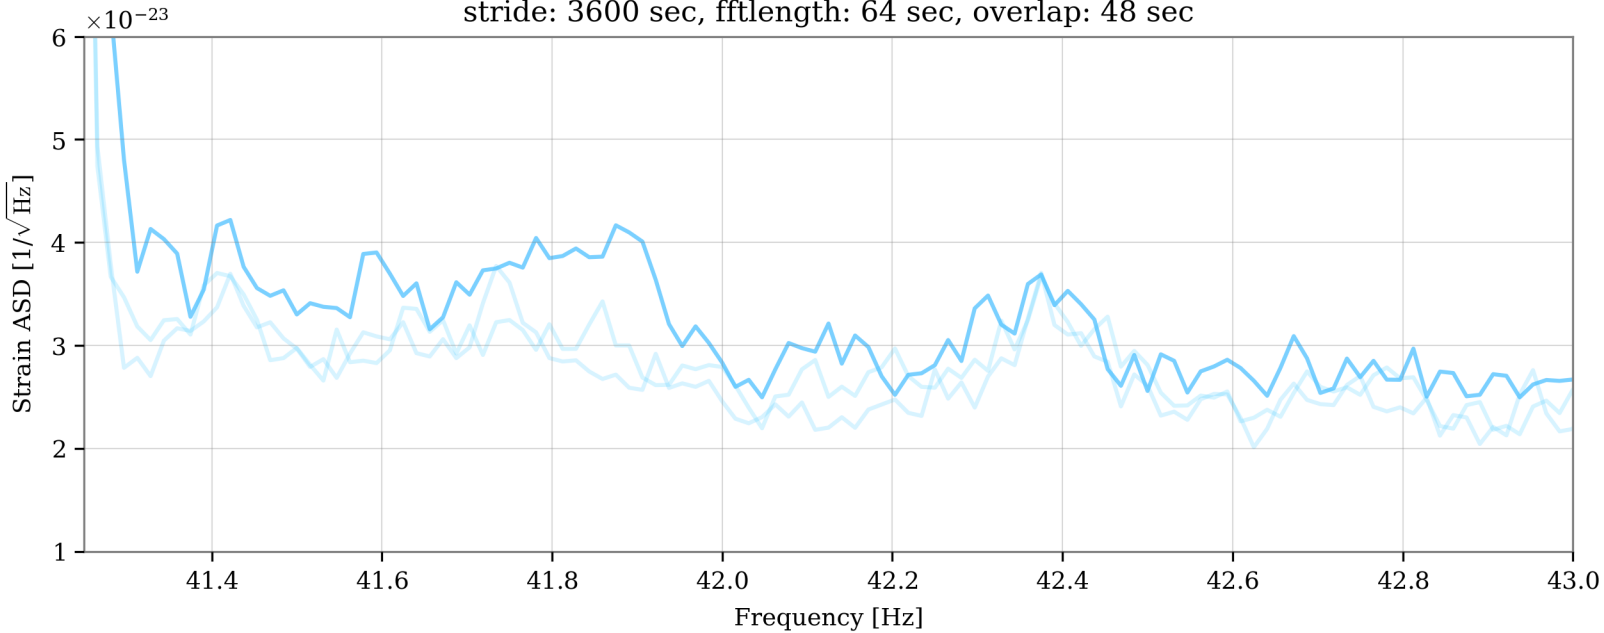

V1:Hrec_hoft_16384Hz

stride: 3600 sec, fftlength: 64 sec, overlap: 48 sec

- 2024-01-15 23:00
- 2024-01-17 20:40
- 2024-01-18 5:00