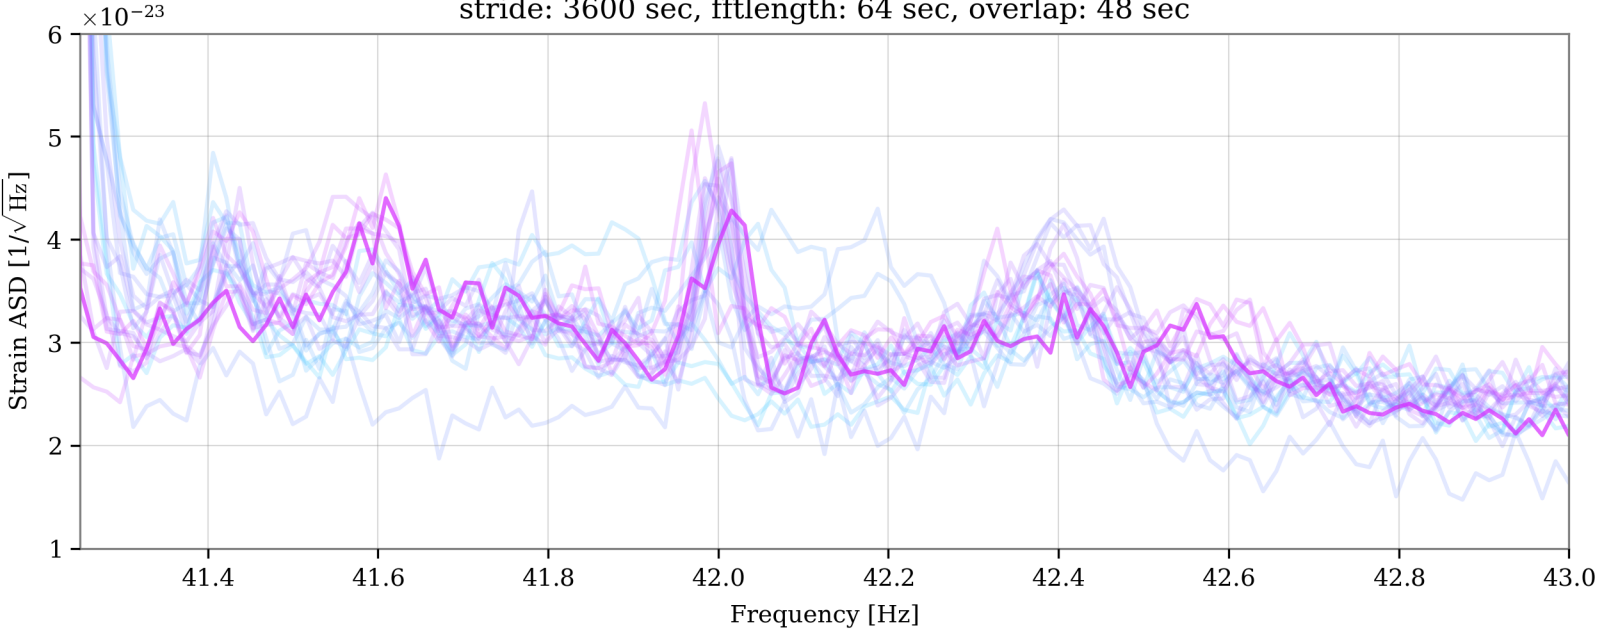

V1:Hrec_hoft_16384Hz

stride: 3600 sec, fftlength: 64 sec, overlap: 48 sec

- 2024-01-15 23:00
- 2024-01-17 20:40
- 2024-01-18 5:00
- 2024-01-19 16:15
- 2024-01-20 20:30
- 2024-01-21 9:30
- 2024-01-22 3:00
- 2024-01-22 11:40
- 2024-01-25 18:30
- 2024-01-26 00:00
- 2024-01-27 02:00
- 2024-01-28 0:00
- 2024-01-30 2:00
- 2024-02-02 00:00
- 2024-02-05 02:30
- 2024-02-06 06:00
- 2024-02-09 11:00
- 2024-02-11 00:00
- 2024-02-12 18:00
- 2024-02-15 4:00
- 2024-02-16 5:00
- 2024-02-17 21:00