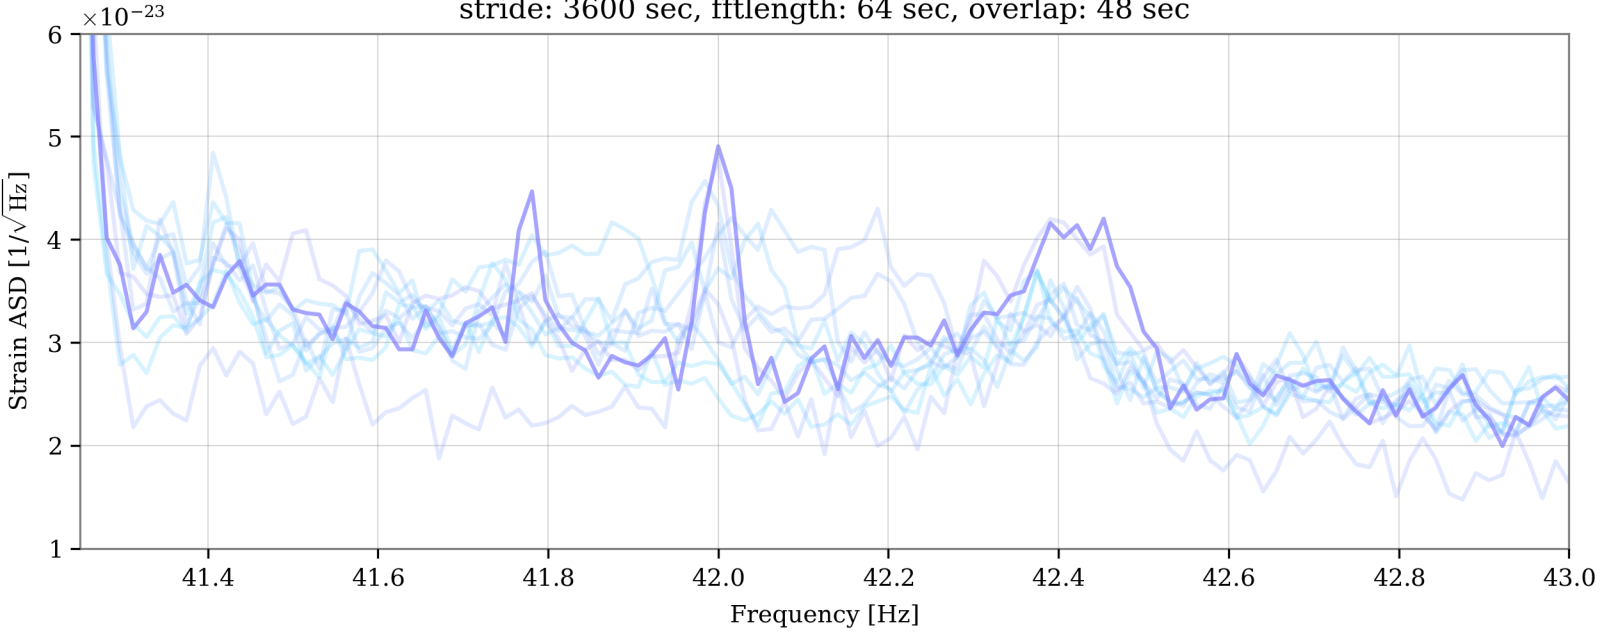

V1:Hrec_hoft_16384Hz

stride: 3600 sec, fftlength: 64 sec, overlap: 48 sec

- 2024-01-15 23:00
- 2024-01-17 20:40
- 2024-01-18 5:00
- 2024-01-19 16:15
- 2024-01-20 20:30
- 2024-01-21 9:30
- 2024-01-22 3:00
- 2024-01-22 11:40
- 2024-01-25 18:30
- 2024-01-26 00:00

V1:Hrec_hoft_16384Hz

stride: 3600 sec, fftlength: 64 sec, overlap: 48 sec

- 2024-01-15 23:00
- 2024-01-17 20:40
- 2024-01-18 5:00
- 2024-01-19 16:15
- 2024-01-20 20:30
- 2024-01-21 9:30
- 2024-01-22 3:00
- 2024-01-22 11:40
- 2024-01-25 18:30
- 2024-01-26 00:00
- 2024-01-27 02:00