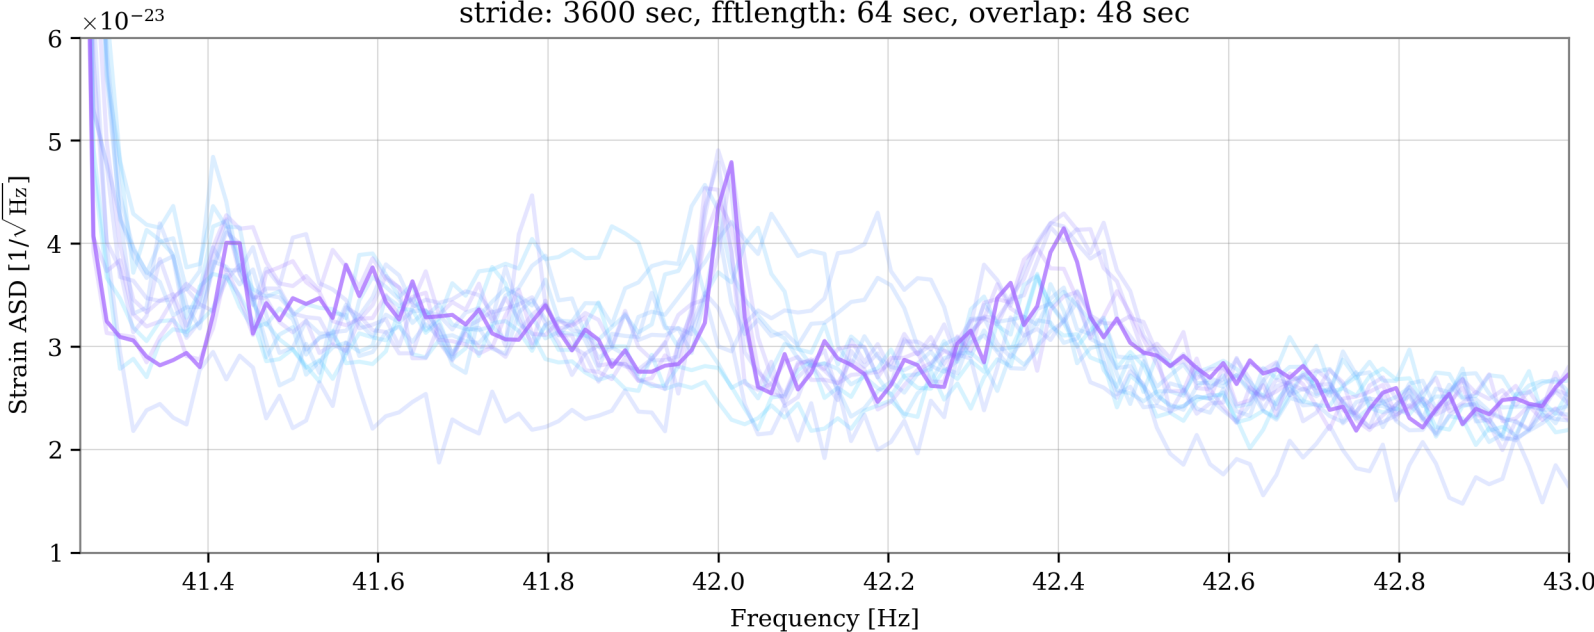

V1:Hrec_hoft_16384Hz

stride: 3600 sec, fftlength: 64 sec, overlap: 48 sec

- 2024-01-15 23:00
- 2024-01-17 20:40
- 2024-01-18 5:00
- 2024-01-19 16:15
- 2024-01-20 20:30
- 2024-01-21 9:30
- 2024-01-22 3:00
- 2024-01-22 11:40
- 2024-01-25 18:30
- 2024-01-26 00:00
- 2024-01-27 02:00
- 2024-01-28 0:00
- 2024-01-30 2:00
- 2024-02-02 00:00
- 2024-02-05 02:30