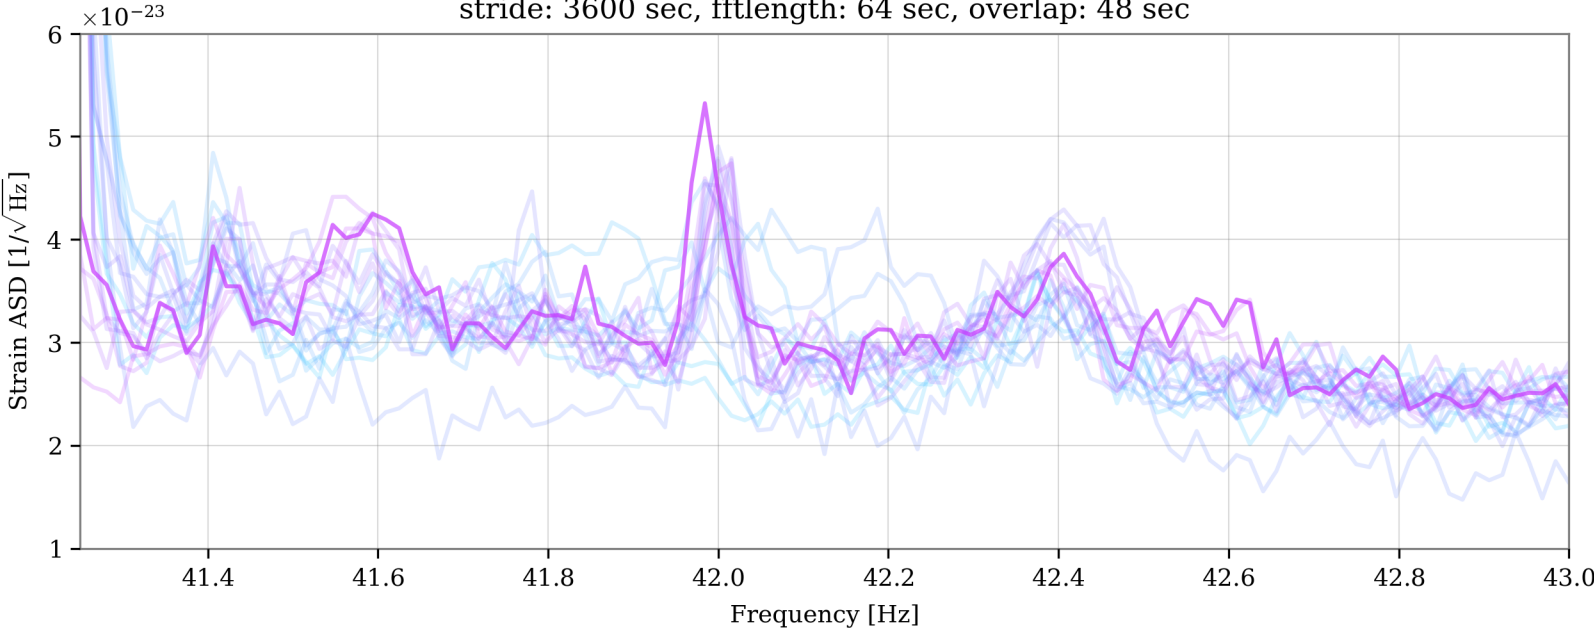

V1:Hrec_hoft_16384Hz

stride: 3600 sec, fftlength: 64 sec, overlap: 48 sec

- 2024-01-15 23:00
- 2024-01-17 20:40
- 2024-01-18 5:00
- 2024-01-19 16:15
- 2024-01-20 20:30
- 2024-01-21 9:30
- 2024-01-22 3:00
- 2024-01-22 11:40
- 2024-01-25 18:30
- 2024-01-26 00:00
- 2024-01-27 02:00
- 2024-01-28 0:00
- 2024-01-30 2:00
- 2024-02-02 00:00
- 2024-02-05 02:30
- 2024-02-06 06:00
- 2024-02-09 11:00
- 2024-02-11 00:00
- 2024-02-12 18:00
- 2024-02-15 4:00