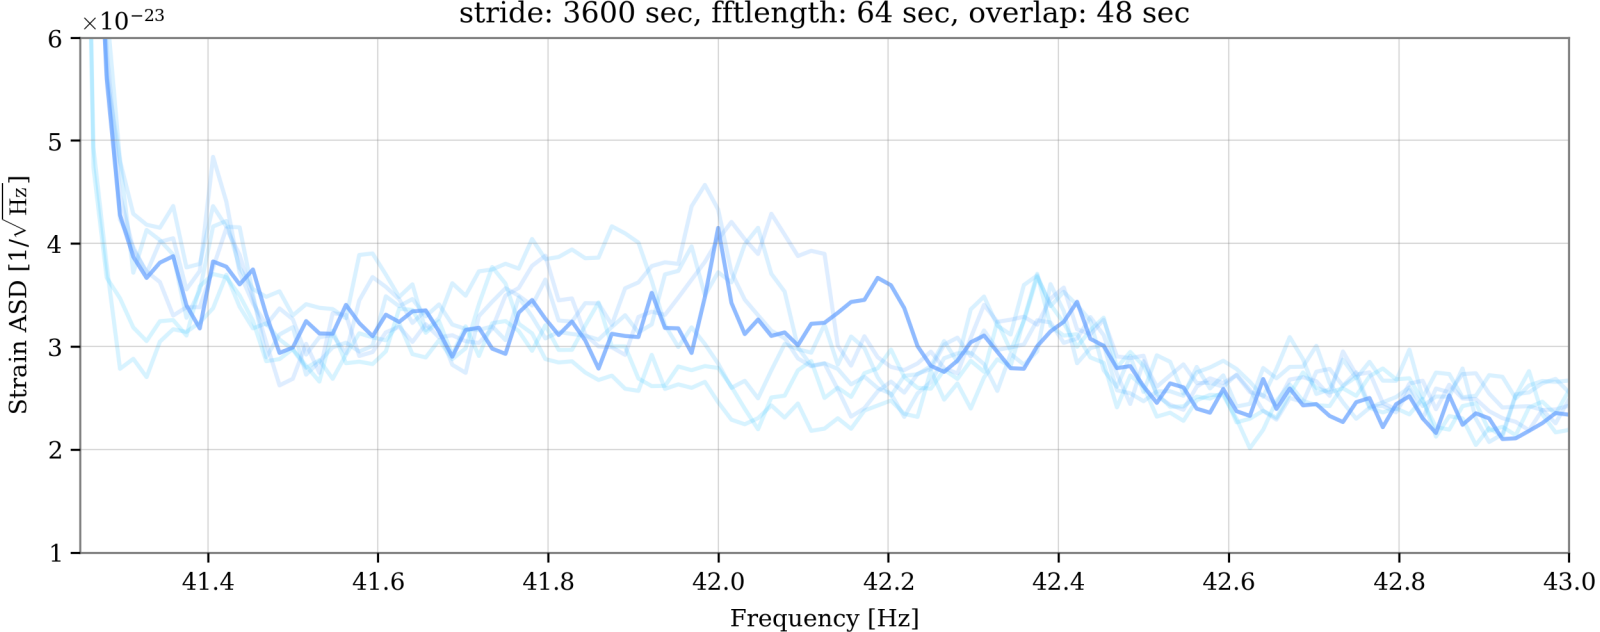

V1:Hrec_hoft_16384Hz

stride: 3600 sec, fftlength: 64 sec, overlap: 48 sec

- 2024-01-15 23:00
- 2024-01-17 20:40
- 2024-01-18 5:00
- 2024-01-19 16:15
- 2024-01-20 20:30

V1:Hrec_hoft_16384Hz

stride: 3600 sec, fftlength: 64 sec, overlap: 48 sec

- 2024-01-15 23:00
- 2024-01-17 20:40
- 2024-01-18 5:00
- 2024-01-19 16:15
- 2024-01-20 20:30
- 2024-01-21 9:30

V1:Hrec_hoft_16384Hz

stride: 3600 sec, fftlength: 64 sec, overlap: 48 sec

- 2024-01-15 23:00
- 2024-01-17 20:40
- 2024-01-18 5:00
- 2024-01-19 16:15
- 2024-01-20 20:30
- 2024-01-21 9:30
- 2024-01-22 3:00