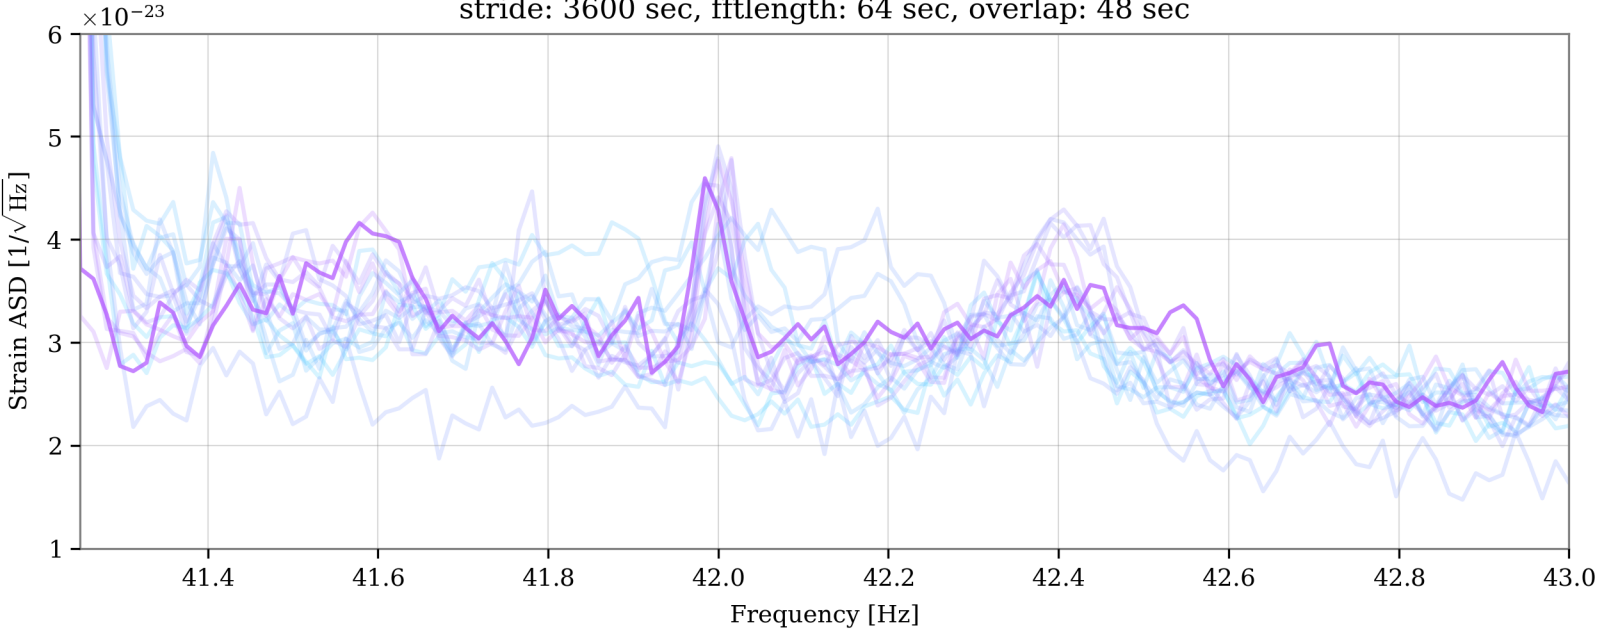

V1:Hrec_hoft_16384Hz

stride: 3600 sec, fftlength: 64 sec, overlap: 48 sec

- 2024-01-15 23:00
- 2024-01-17 20:40
- 2024-01-18 5:00
- 2024-01-19 16:15
- 2024-01-20 20:30
- 2024-01-21 9:30
- 2024-01-22 3:00
- 2024-01-22 11:40
- 2024-01-25 18:30
- 2024-01-26 00:00
- 2024-01-27 02:00
- 2024-01-28 0:00
- 2024-01-30 2:00
- 2024-02-02 00:00
- 2024-02-05 02:30
- 2024-02-06 06:00
- 2024-02-09 11:00