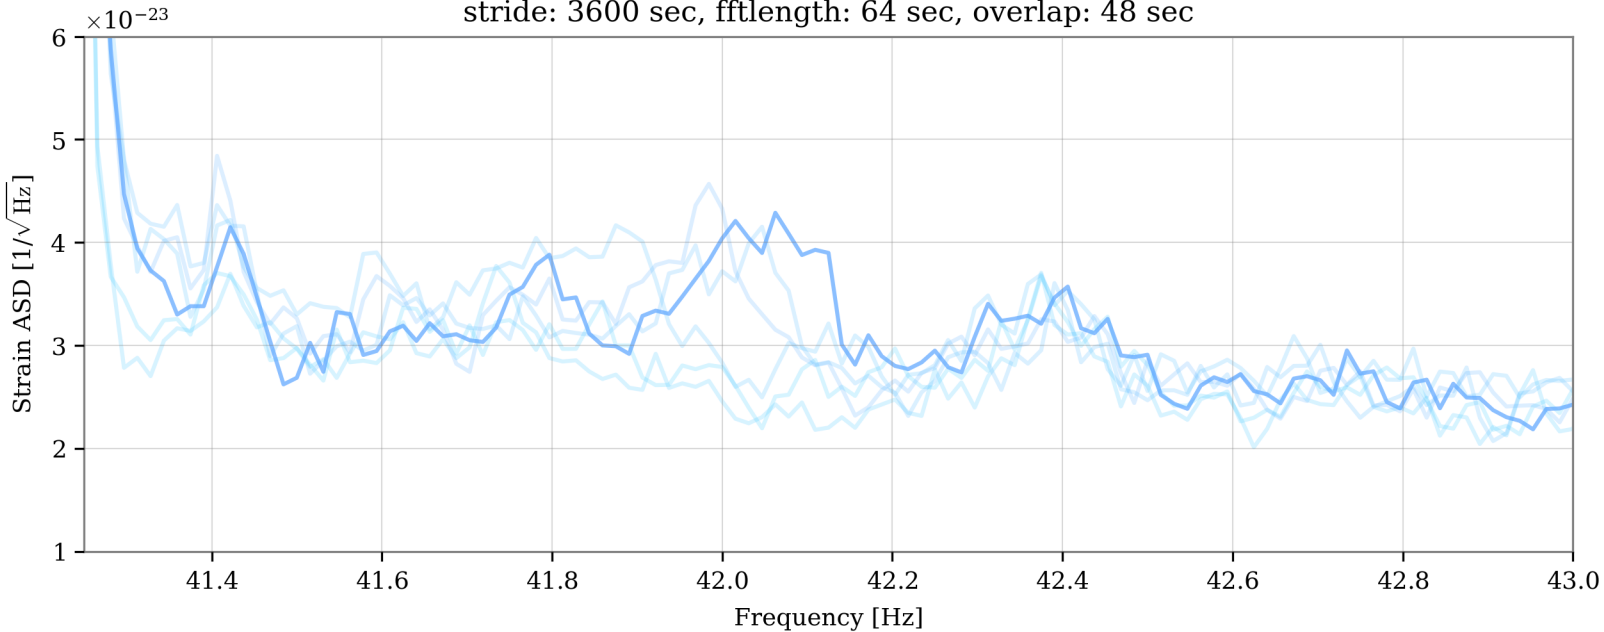

V1:Hrec_hoft_16384Hz

stride: 3600 sec, fftlength: 64 sec, overlap: 48 sec

- 2024-01-15 23:00
- 2024-01-17 20:40
- 2024-01-18 5:00
- 2024-01-19 16:15
- 2024-01-20 20:30

V1:Hrec_hoft_16384Hz

stride: 3600 sec, fftlength: 64 sec, overlap: 48 sec

- 2024-01-15 23:00
- 2024-01-17 20:40
- 2024-01-18 5:00
- 2024-01-19 16:15
- 2024-01-20 20:30
- 2024-01-21 9:30

V1:Hrec_hoft_16384Hz

stride: 3600 sec, fftlength: 64 sec, overlap: 48 sec

- 2024-01-15 23:00
- 2024-01-17 20:40
- 2024-01-18 5:00
- 2024-01-19 16:15
- 2024-01-20 20:30
- 2024-01-21 9:30
- 2024-01-22 3:00