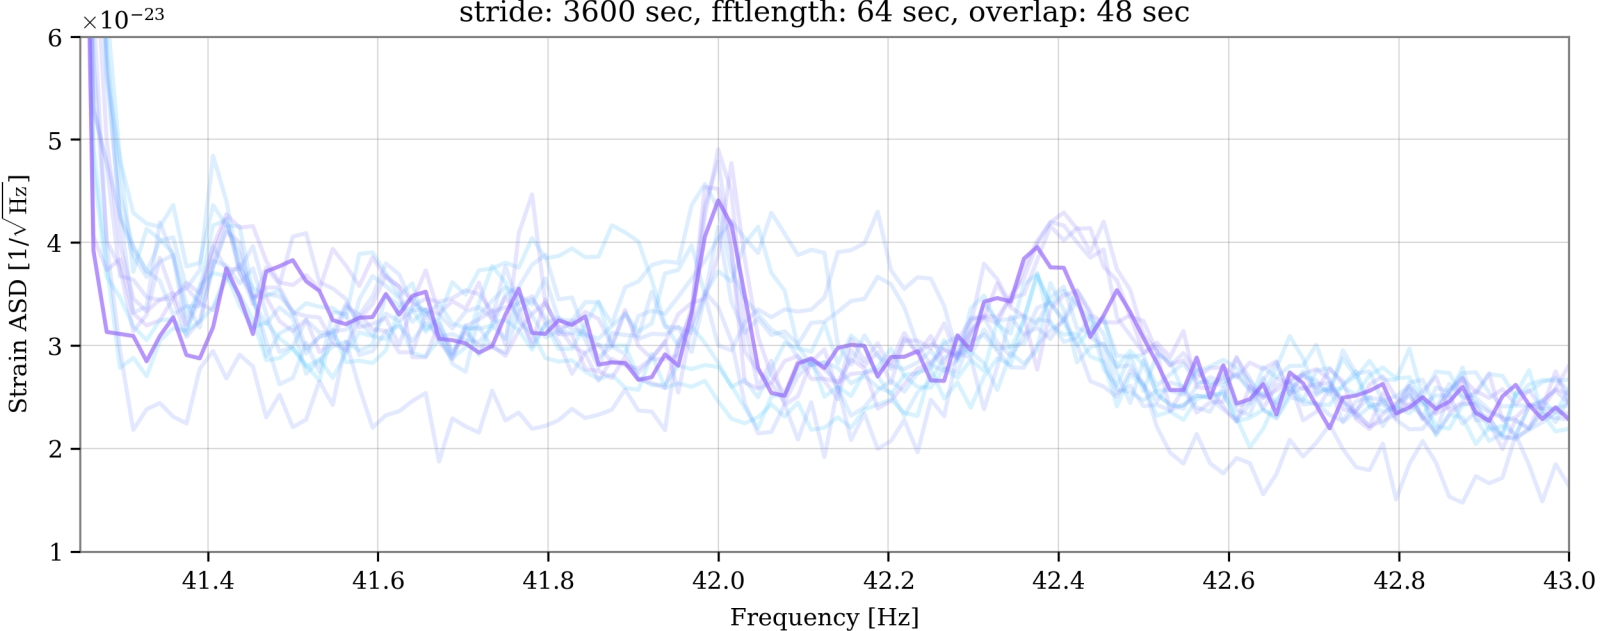

V1:Hrec_hoft_16384Hz

stride: 3600 sec, fftlength: 64 sec, overlap: 48 sec

- 2024-01-15 23:00
- 2024-01-17 20:40
- 2024-01-18 5:00
- 2024-01-19 16:15
- 2024-01-20 20:30
- 2024-01-21 9:30
- 2024-01-22 3:00
- 2024-01-22 11:40
- 2024-01-25 18:30
- 2024-01-26 00:00
- 2024-01-27 02:00
- 2024-01-28 0:00
- 2024-01-30 2:00
- 2024-02-02 00:00