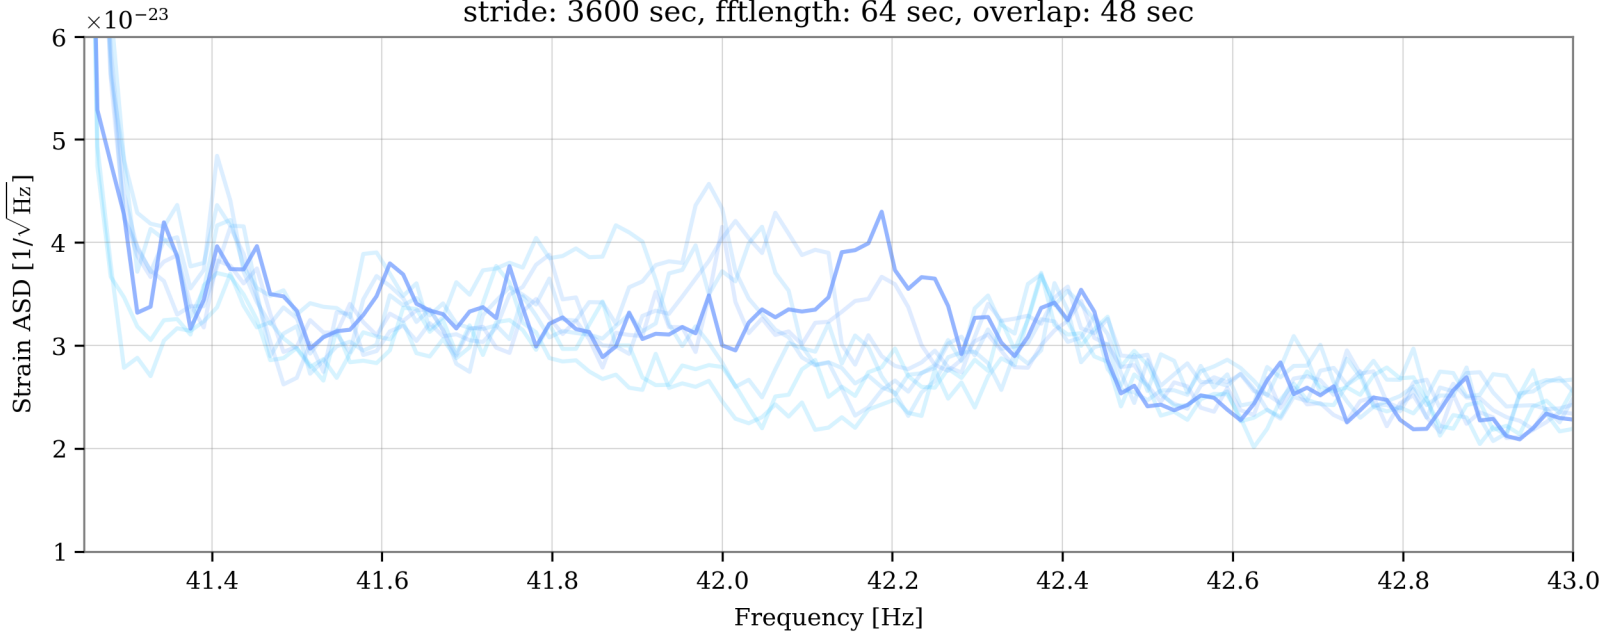

- 2024-01-15 23:00
- 2024-01-17 20:40
- 2024-01-18 5:00
- 2024-01-19 16:15
- 2024-01-20 20:30
- 2024-01-21 9:30

V1:Hrec_hoft_16384Hz

stride: 3600 sec, fftlength: 64 sec, overlap: 48 sec

- 2024-01-15 23:00
- 2024-01-17 20:40
- 2024-01-18 5:00
- 2024-01-19 16:15
- 2024-01-20 20:30
- 2024-01-21 9:30
- 2024-01-22 3:00

V1:Hrec_hoft_16384Hz

stride: 3600 sec, fftlength: 64 sec, overlap: 48 sec

- 2024-01-15 23:00
- 2024-01-17 20:40
- 2024-01-18 5:00
- 2024-01-19 16:15
- 2024-01-20 20:30
- 2024-01-21 9:30
- 2024-01-22 3:00
- 2024-01-22 11:40