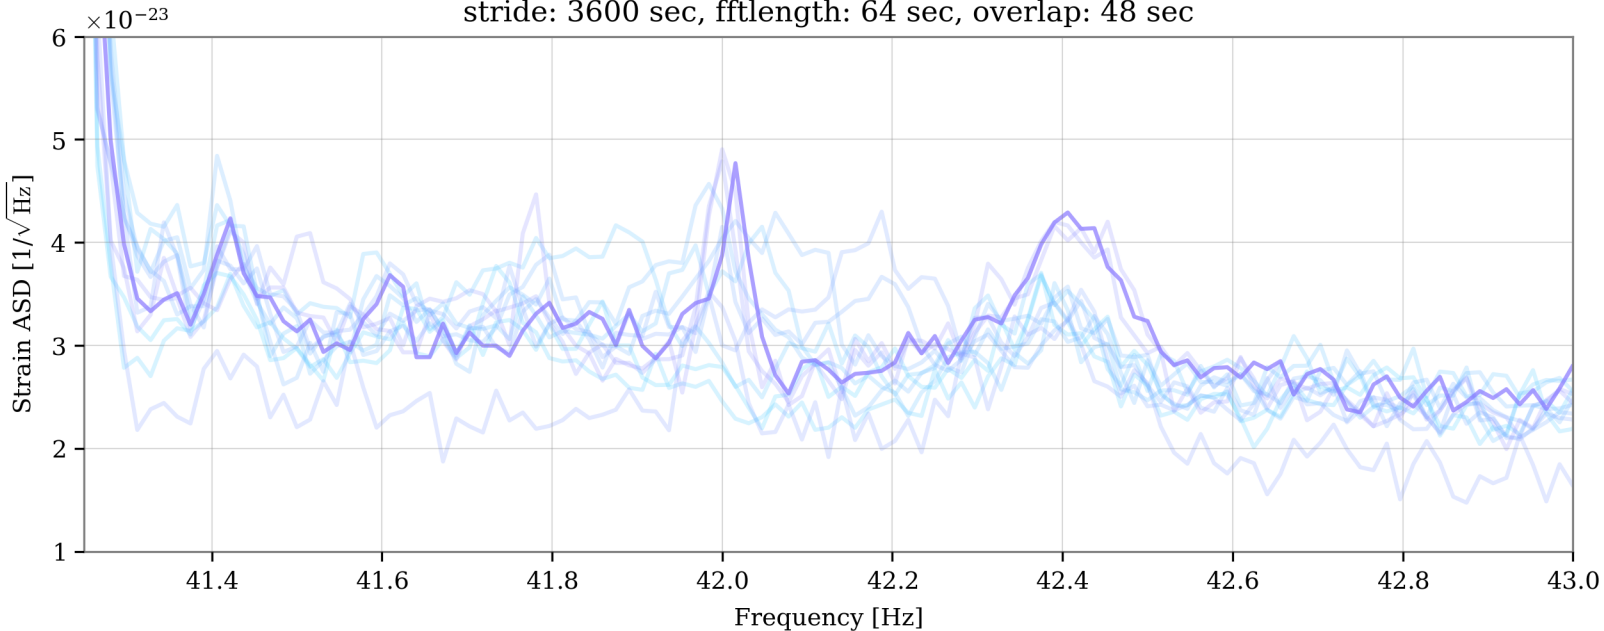

V1:Hrec_hoft_16384Hz

stride: 3600 sec, fftlength: 64 sec, overlap: 48 sec

- 2024-01-15 23:00
- 2024-01-17 20:40
- 2024-01-18 5:00
- 2024-01-19 16:15
- 2024-01-20 20:30
- 2024-01-21 9:30
- 2024-01-22 3:00
- 2024-01-22 11:40
- 2024-01-25 18:30
- 2024-01-26 00:00
- 2024-01-27 02:00

V1:Hrec_hoft_16384Hz

stride: 3600 sec, fftlength: 64 sec, overlap: 48 sec

- 2024-01-15 23:00
- 2024-01-17 20:40
- 2024-01-18 5:00
- 2024-01-19 16:15
- 2024-01-20 20:30
- 2024-01-21 9:30
- 2024-01-22 3:00
- 2024-01-22 11:40
- 2024-01-25 18:30
- 2024-01-26 00:00
- 2024-01-27 02:00
- 2024-01-28 0:00