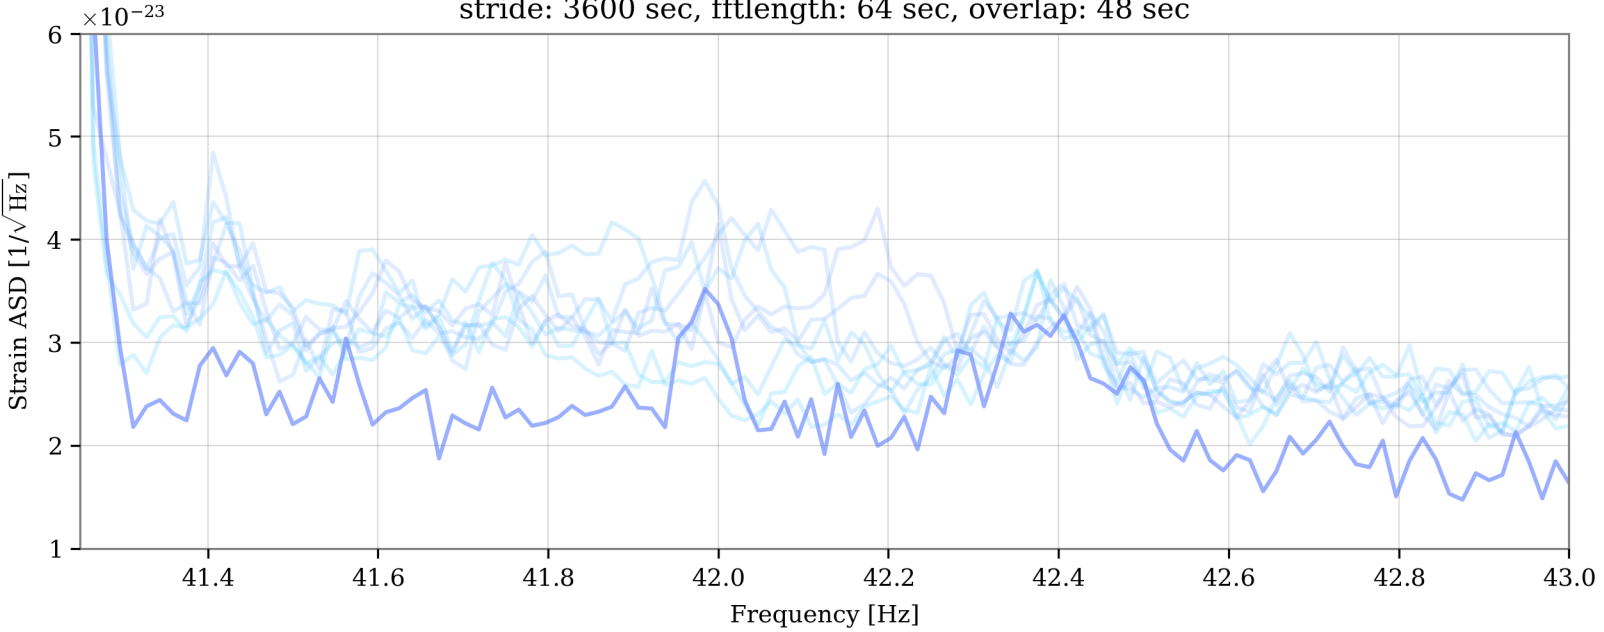

V1:Hrec_hoft_16384Hz

stride: 3600 sec, fftlength: 64 sec, overlap: 48 sec

- 2024-01-15 23:00
- 2024-01-17 20:40
- 2024-01-18 5:00
- 2024-01-19 16:15
- 2024-01-20 20:30
- 2024-01-21 9:30
- 2024-01-22 3:00
- 2024-01-22 11:40

V1:Hrec_hoft_16384Hz

stride: 3600 sec, fftlength: 64 sec, overlap: 48 sec

- 2024-01-15 23:00
- 2024-01-17 20:40
- 2024-01-18 5:00
- 2024-01-19 16:15
- 2024-01-20 20:30
- 2024-01-21 9:30
- 2024-01-22 3:00
- 2024-01-22 11:40
- 2024-01-25 18:30