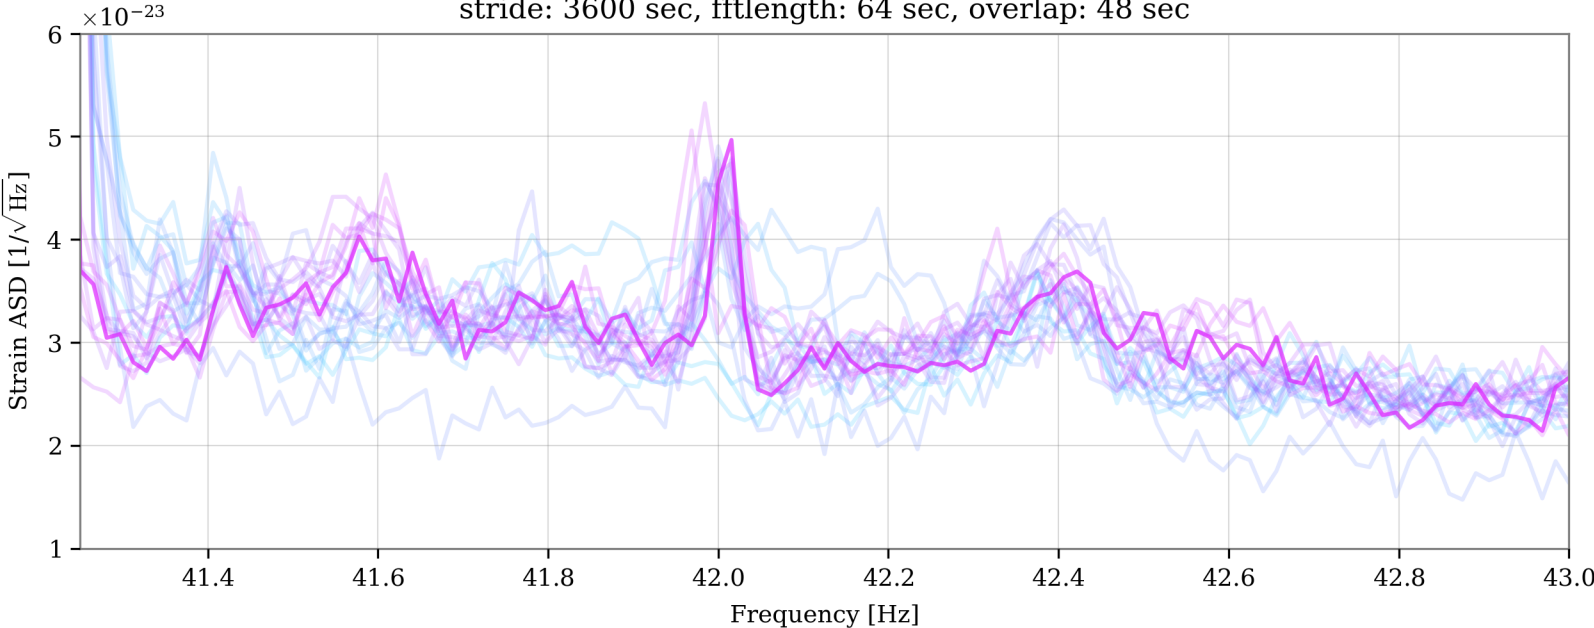

V1:Hrec_hoft_16384Hz

stride: 3600 sec, fftlength: 64 sec, overlap: 48 sec

- 2024-01-15 23:00
- 2024-01-17 20:40
- 2024-01-18 5:00
- 2024-01-19 16:15
- 2024-01-20 20:30
- 2024-01-21 9:30
- 2024-01-22 3:00
- 2024-01-22 11:40
- 2024-01-25 18:30
- 2024-01-26 00:00
- 2024-01-27 02:00
- 2024-01-28 0:00
- 2024-01-30 2:00
- 2024-02-02 00:00
- 2024-02-05 02:30
- 2024-02-06 06:00
- 2024-02-09 11:00
- 2024-02-11 00:00
- 2024-02-12 18:00
- 2024-02-15 4:00
- 2024-02-16 5:00
- 2024-02-17 21:00
- 2024-02-19 00:00