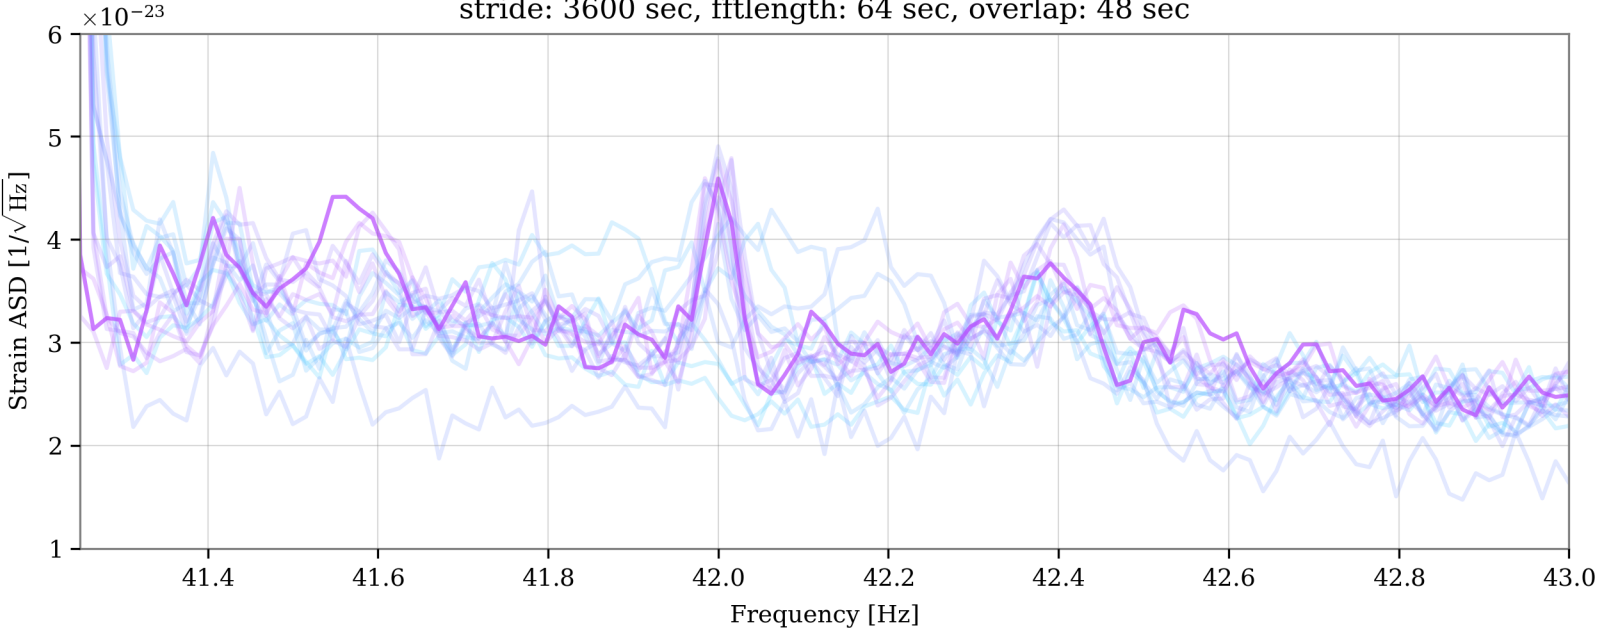

V1:Hrec_hoft_16384Hz

stride: 3600 sec, fftlength: 64 sec, overlap: 48 sec

- 2024-01-15 23:00
- 2024-01-17 20:40
- 2024-01-18 5:00
- 2024-01-19 16:15
- 2024-01-20 20:30
- 2024-01-21 9:30
- 2024-01-22 3:00
- 2024-01-22 11:40
- 2024-01-25 18:30
- 2024-01-26 00:00
- 2024-01-27 02:00
- 2024-01-28 0:00
- 2024-01-30 2:00
- 2024-02-02 00:00
- 2024-02-05 02:30
- 2024-02-06 06:00
- 2024-02-09 11:00
- 2024-02-11 00:00