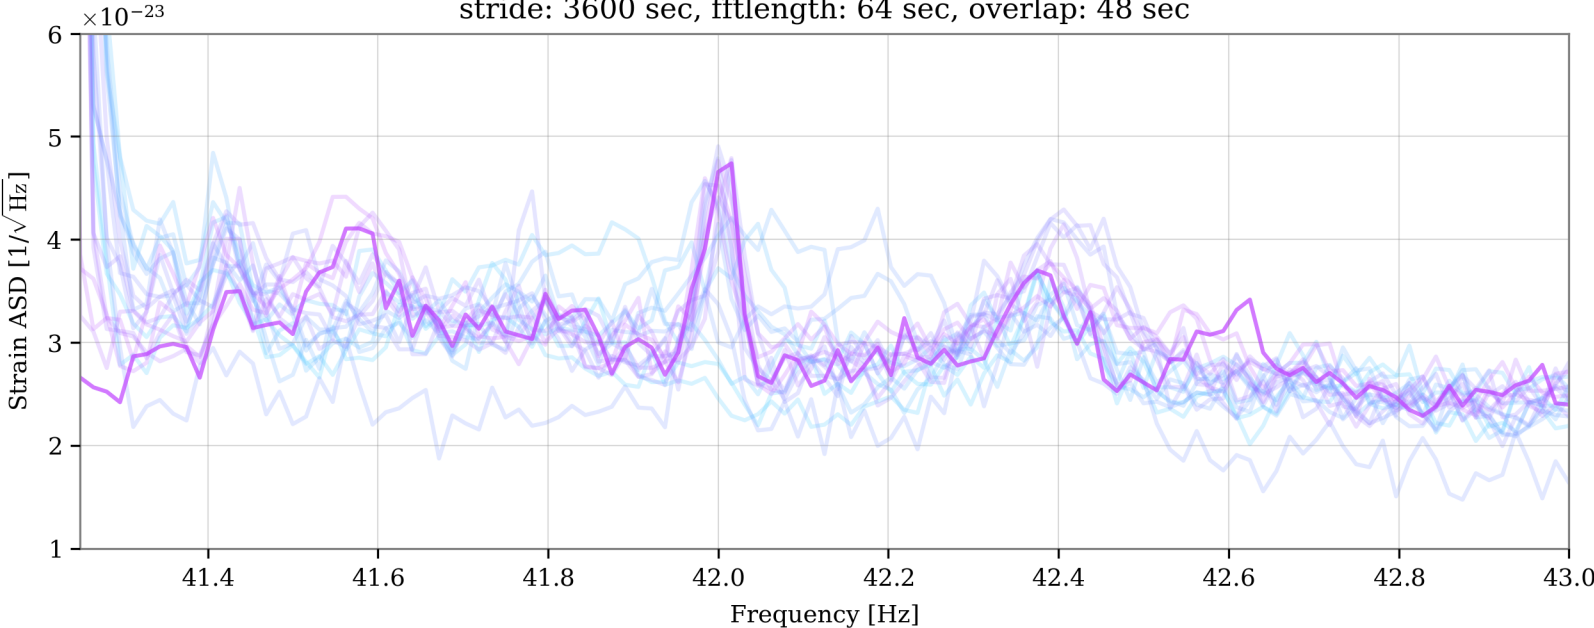

V1:Hrec_hoft_16384Hz

stride: 3600 sec, fftlength: 64 sec, overlap: 48 sec

- 2024-01-15 23:00
- 2024-01-17 20:40
- 2024-01-18 5:00
- 2024-01-19 16:15
- 2024-01-20 20:30
- 2024-01-21 9:30
- 2024-01-22 3:00
- 2024-01-22 11:40
- 2024-01-25 18:30
- 2024-01-26 00:00
- 2024-01-27 02:00
- 2024-01-28 0:00
- 2024-01-30 2:00
- 2024-02-02 00:00
- 2024-02-05 02:30
- 2024-02-06 06:00
- 2024-02-09 11:00
- 2024-02-11 00:00
- 2024-02-12 18:00