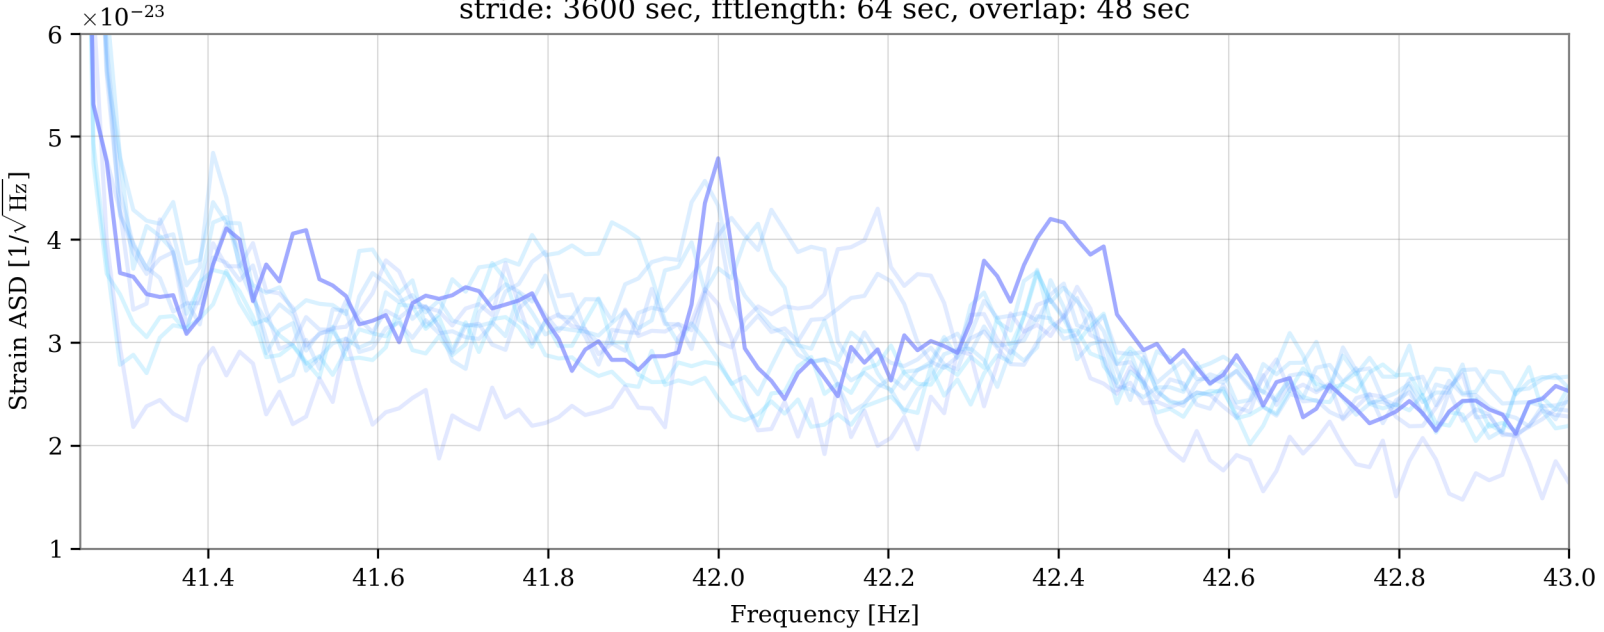

V1:Hrec_hoft_16384Hz

stride: 3600 sec, fftlength: 64 sec, overlap: 48 sec

- 2024-01-15 23:00
- 2024-01-17 20:40
- 2024-01-18 5:00
- 2024-01-19 16:15
- 2024-01-20 20:30
- 2024-01-21 9:30
- 2024-01-22 3:00
- 2024-01-22 11:40
- 2024-01-25 18:30

V1:Hrec_hoft_16384Hz

stride: 3600 sec, fftlength: 64 sec, overlap: 48 sec

- 2024-01-15 23:00
- 2024-01-17 20:40
- 2024-01-18 5:00
- 2024-01-19 16:15
- 2024-01-20 20:30
- 2024-01-21 9:30
- 2024-01-22 3:00
- 2024-01-22 11:40
- 2024-01-25 18:30
- 2024-01-26 00:00