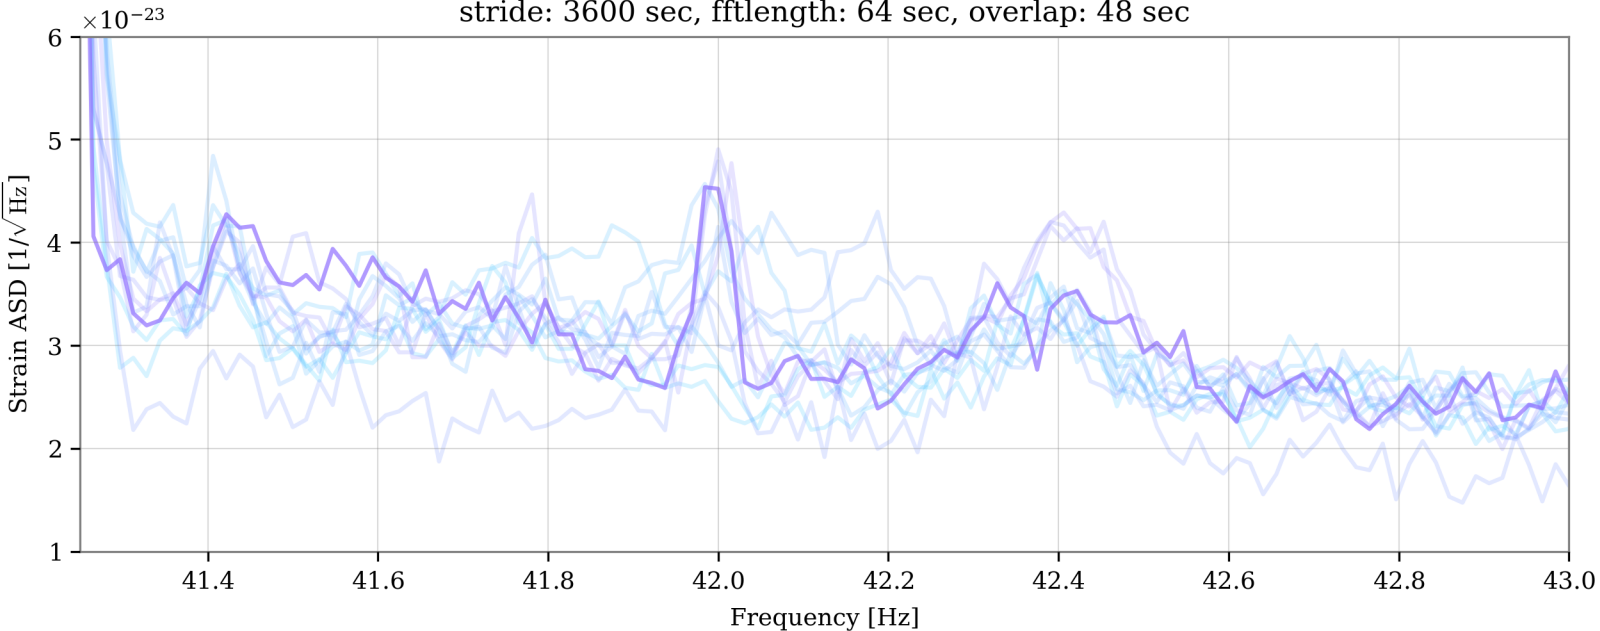

V1:Hrec_hoft_16384Hz

stride: 3600 sec, fftlength: 64 sec, overlap: 48 sec

- 2024-01-15 23:00
- 2024-01-17 20:40
- 2024-01-18 5:00
- 2024-01-19 16:15
- 2024-01-20 20:30
- 2024-01-21 9:30
- 2024-01-22 3:00
- 2024-01-22 11:40
- 2024-01-25 18:30
- 2024-01-26 00:00
- 2024-01-27 02:00

V1:Hrec_hoft_16384Hz

stride: 3600 sec, fftlength: 64 sec, overlap: 48 sec

- 2024-01-15 23:00
- 2024-01-17 20:40
- 2024-01-18 5:00
- 2024-01-19 16:15
- 2024-01-20 20:30
- 2024-01-21 9:30
- 2024-01-22 3:00
- 2024-01-22 11:40
- 2024-01-25 18:30
- 2024-01-26 00:00
- 2024-01-27 02:00
- 2024-01-28 0:00

V1:Hrec_hoft_16384Hz

stride: 3600 sec, fftlength: 64 sec, overlap: 48 sec

- 2024-01-15 23:00
- 2024-01-17 20:40
- 2024-01-18 5:00
- 2024-01-19 16:15
- 2024-01-20 20:30
- 2024-01-21 9:30
- 2024-01-22 3:00
- 2024-01-22 11:40
- 2024-01-25 18:30
- 2024-01-26 00:00
- 2024-01-27 02:00
- 2024-01-28 0:00
- 2024-01-30 2:00