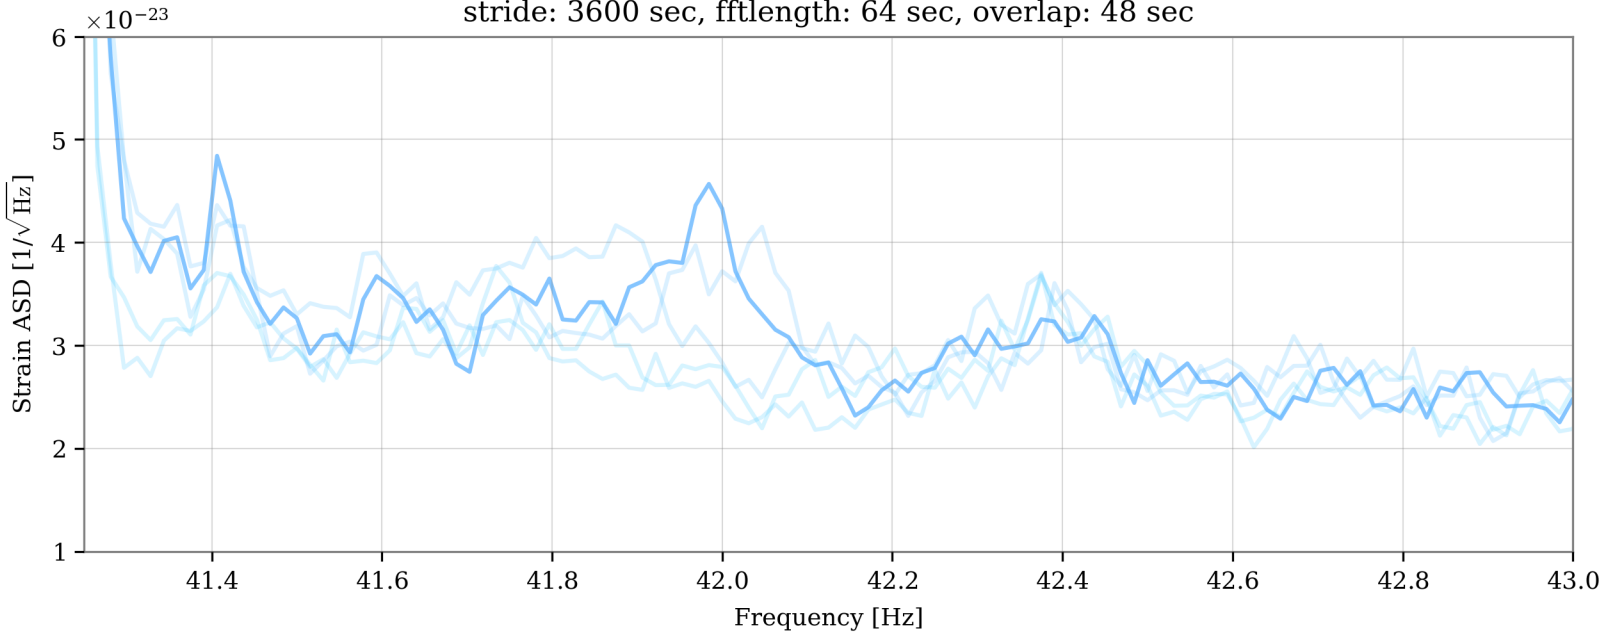

- 2024-01-15 23:00
- 2024-01-17 20:40
- 2024-01-18 5:00

V1:Hrec_hoft_16384Hz

stride: 3600 sec, fftlength: 64 sec, overlap: 48 sec

- 2024-01-15 23:00
- 2024-01-17 20:40
- 2024-01-18 5:00
- 2024-01-19 16:15

V1:Hrec_hoft_16384Hz

stride: 3600 sec, fftlength: 64 sec, overlap: 48 sec

- 2024-01-15 23:00
- 2024-01-17 20:40
- 2024-01-18 5:00
- 2024-01-19 16:15
- 2024-01-20 20:30

V1:Hrec_hoft_16384Hz

stride: 3600 sec, fftlength: 64 sec, overlap: 48 sec