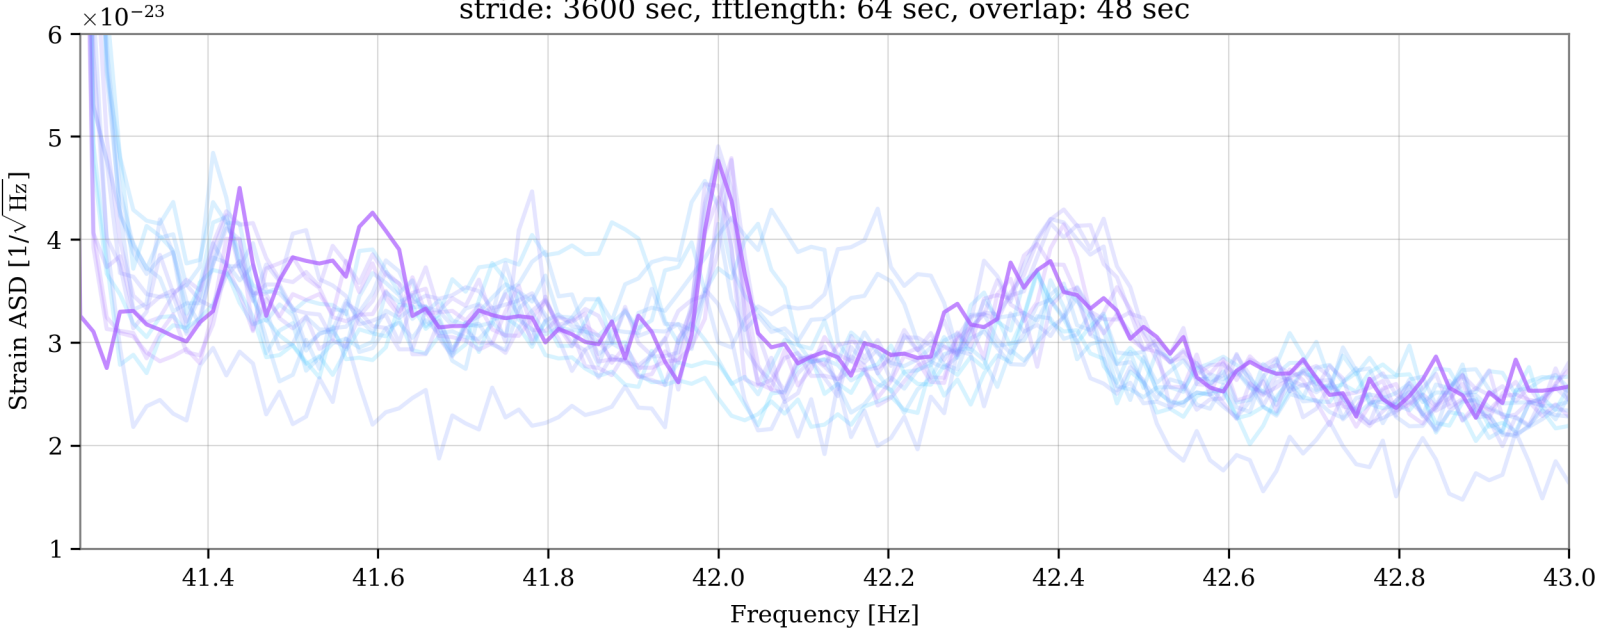

V1:Hrec_hoft_16384Hz

stride: 3600 sec, fftlength: 64 sec, overlap: 48 sec

- 2024-01-15 23:00
- 2024-01-17 20:40
- 2024-01-18 5:00
- 2024-01-19 16:15
- 2024-01-20 20:30
- 2024-01-21 9:30
- 2024-01-22 3:00
- 2024-01-22 11:40
- 2024-01-25 18:30
- 2024-01-26 00:00
- 2024-01-27 02:00
- 2024-01-28 0:00
- 2024-01-30 2:00
- 2024-02-02 00:00
- 2024-02-05 02:30
- 2024-02-06 06:00