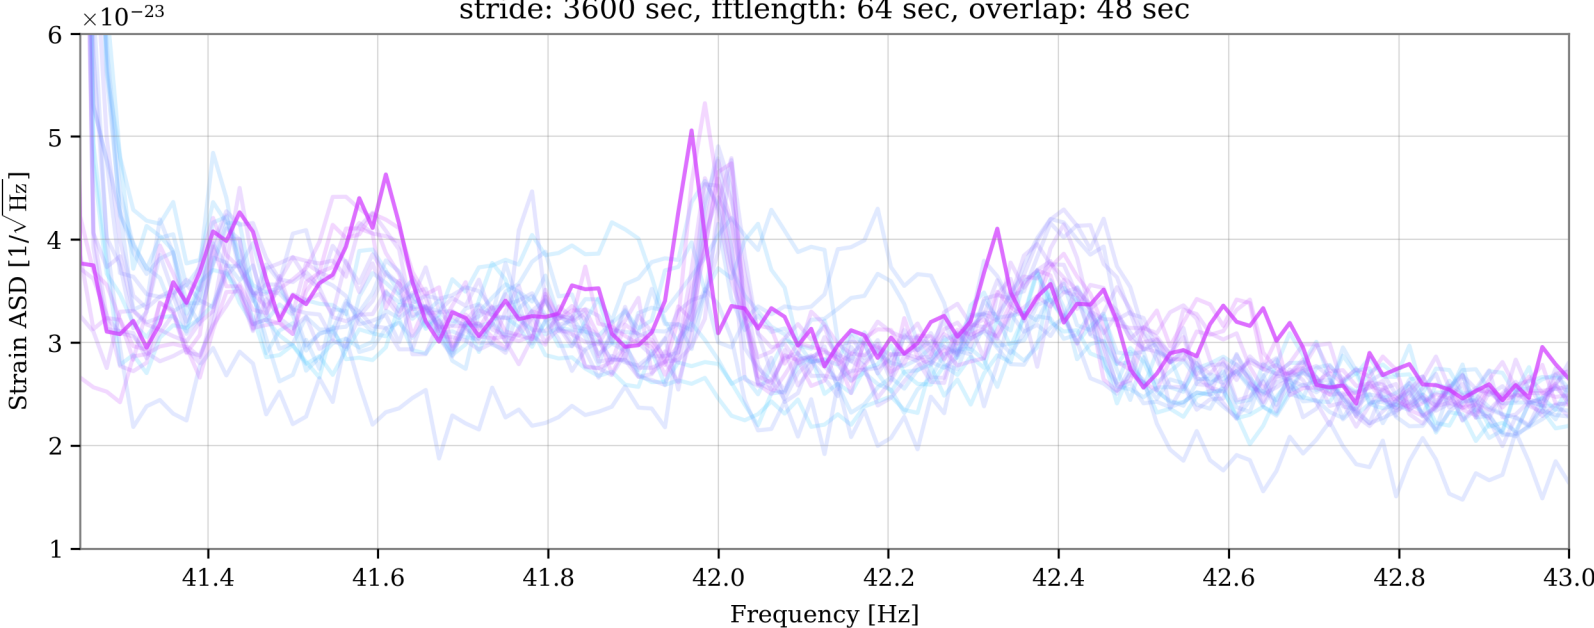

V1:Hrec_hoft_16384Hz

stride: 3600 sec, fftlength: 64 sec, overlap: 48 sec

- 2024-01-15 23:00
- 2024-01-17 20:40
- 2024-01-18 5:00
- 2024-01-19 16:15
- 2024-01-20 20:30
- 2024-01-21 9:30
- 2024-01-22 3:00
- 2024-01-22 11:40
- 2024-01-25 18:30
- 2024-01-26 00:00
- 2024-01-27 02:00
- 2024-01-28 0:00
- 2024-01-30 2:00
- 2024-02-02 00:00
- 2024-02-05 02:30
- 2024-02-06 06:00
- 2024-02-09 11:00
- 2024-02-11 00:00
- 2024-02-12 18:00
- 2024-02-15 4:00
- 2024-02-16 5:00