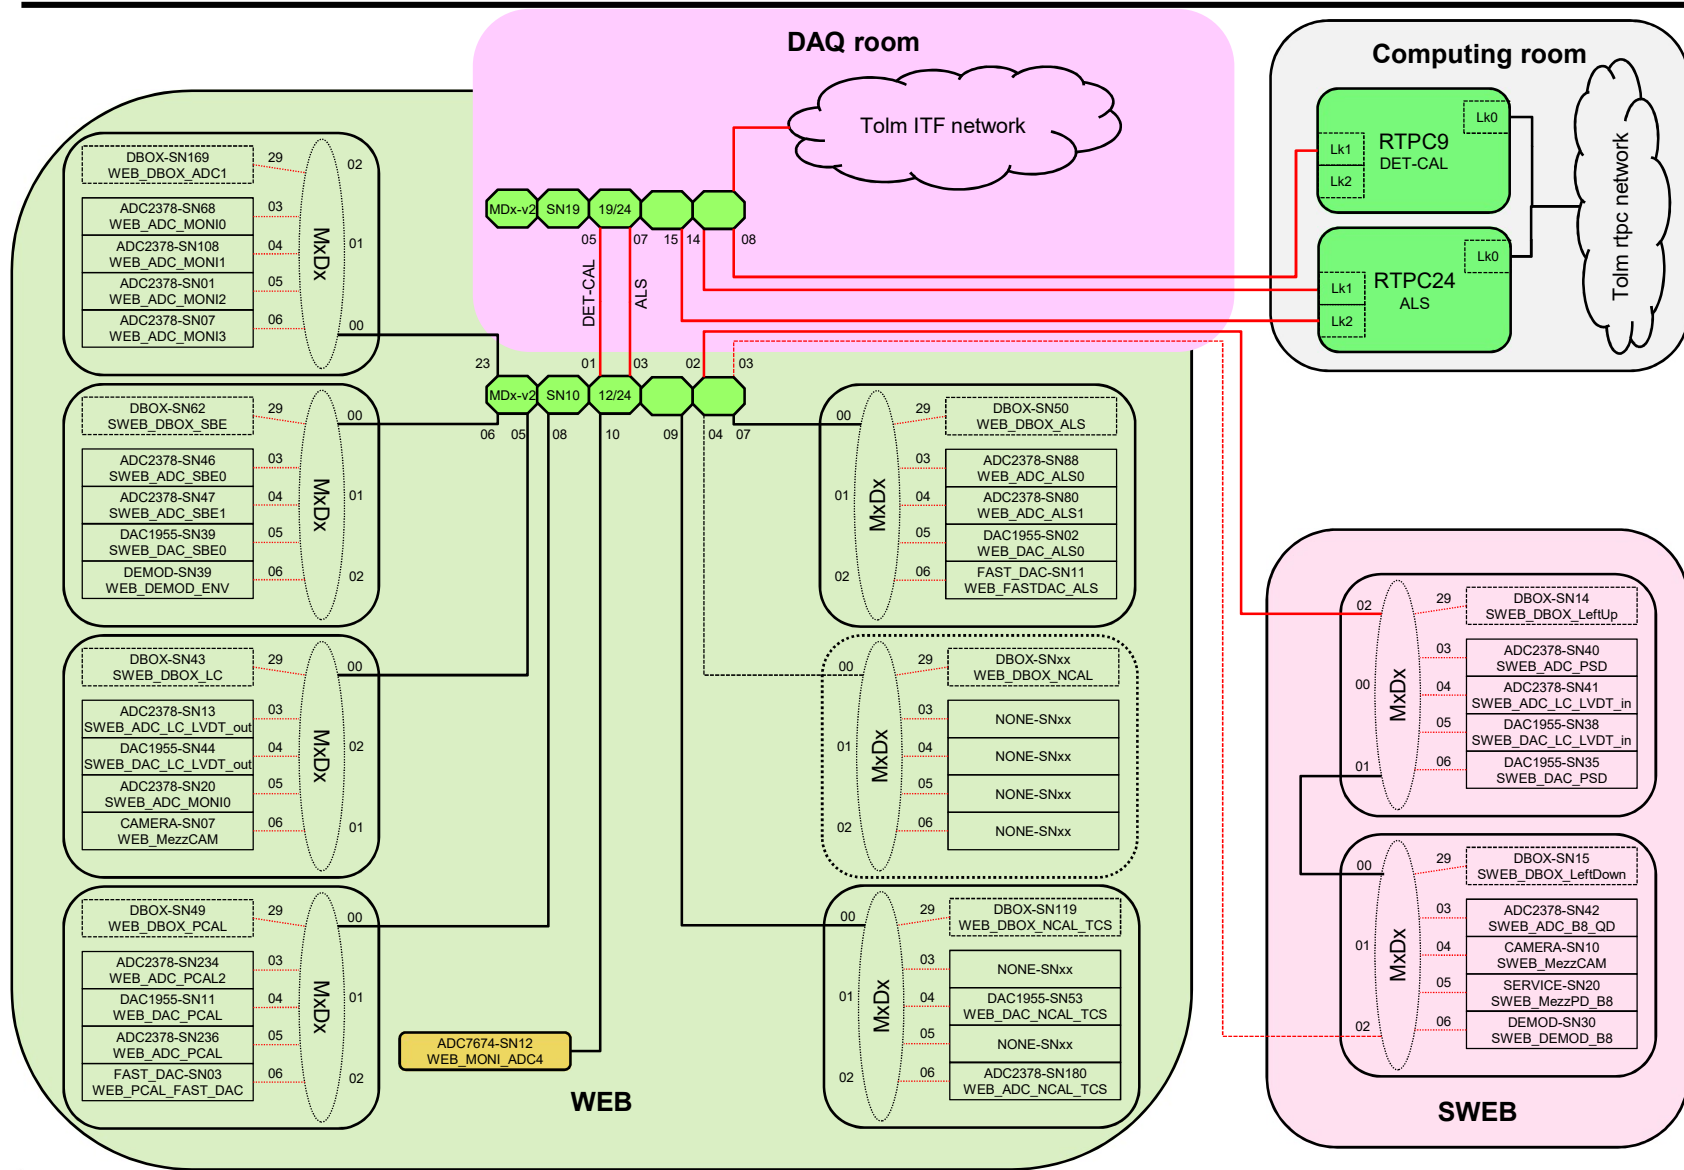

AdV+ Tolm-v2 network – 20220810

RTPC03 – {E,S}QB2,FC{E,I}M DaqBox – 20220810