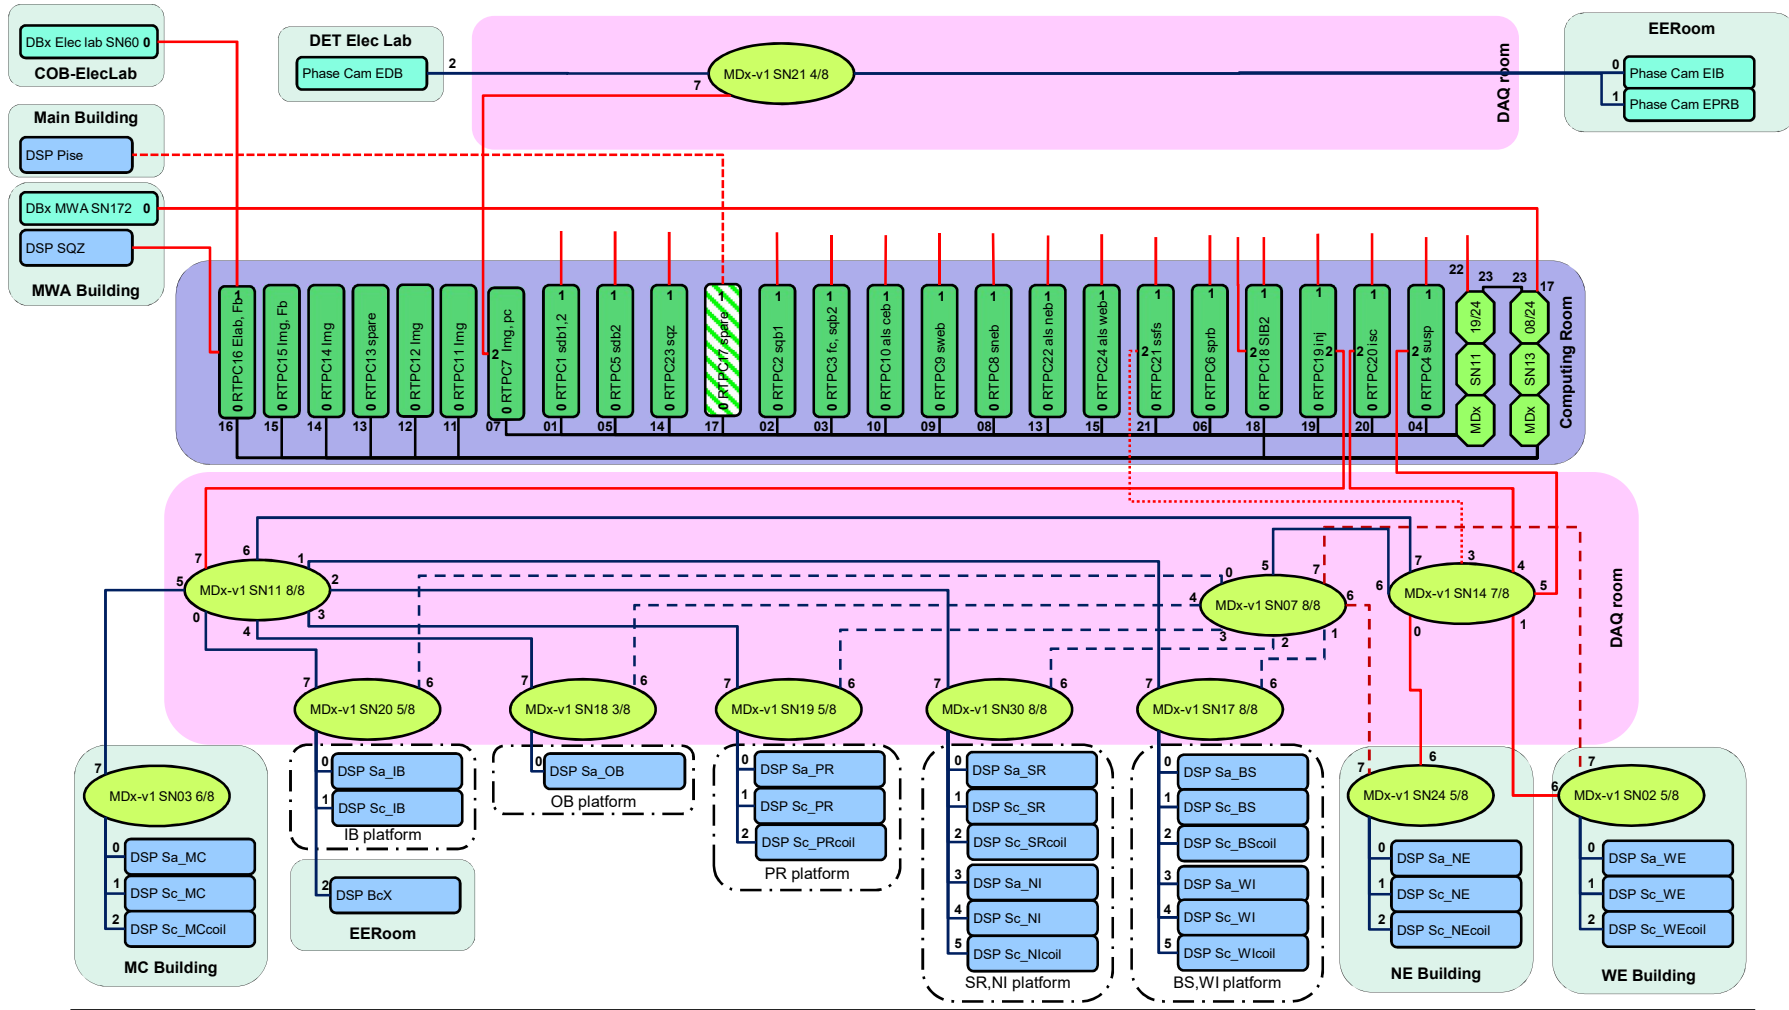

AdV+ Tolm-v2 network – 20220810

RTPC03 – {E,S}QB2,FC{E,I}M DaqBox – 20220810