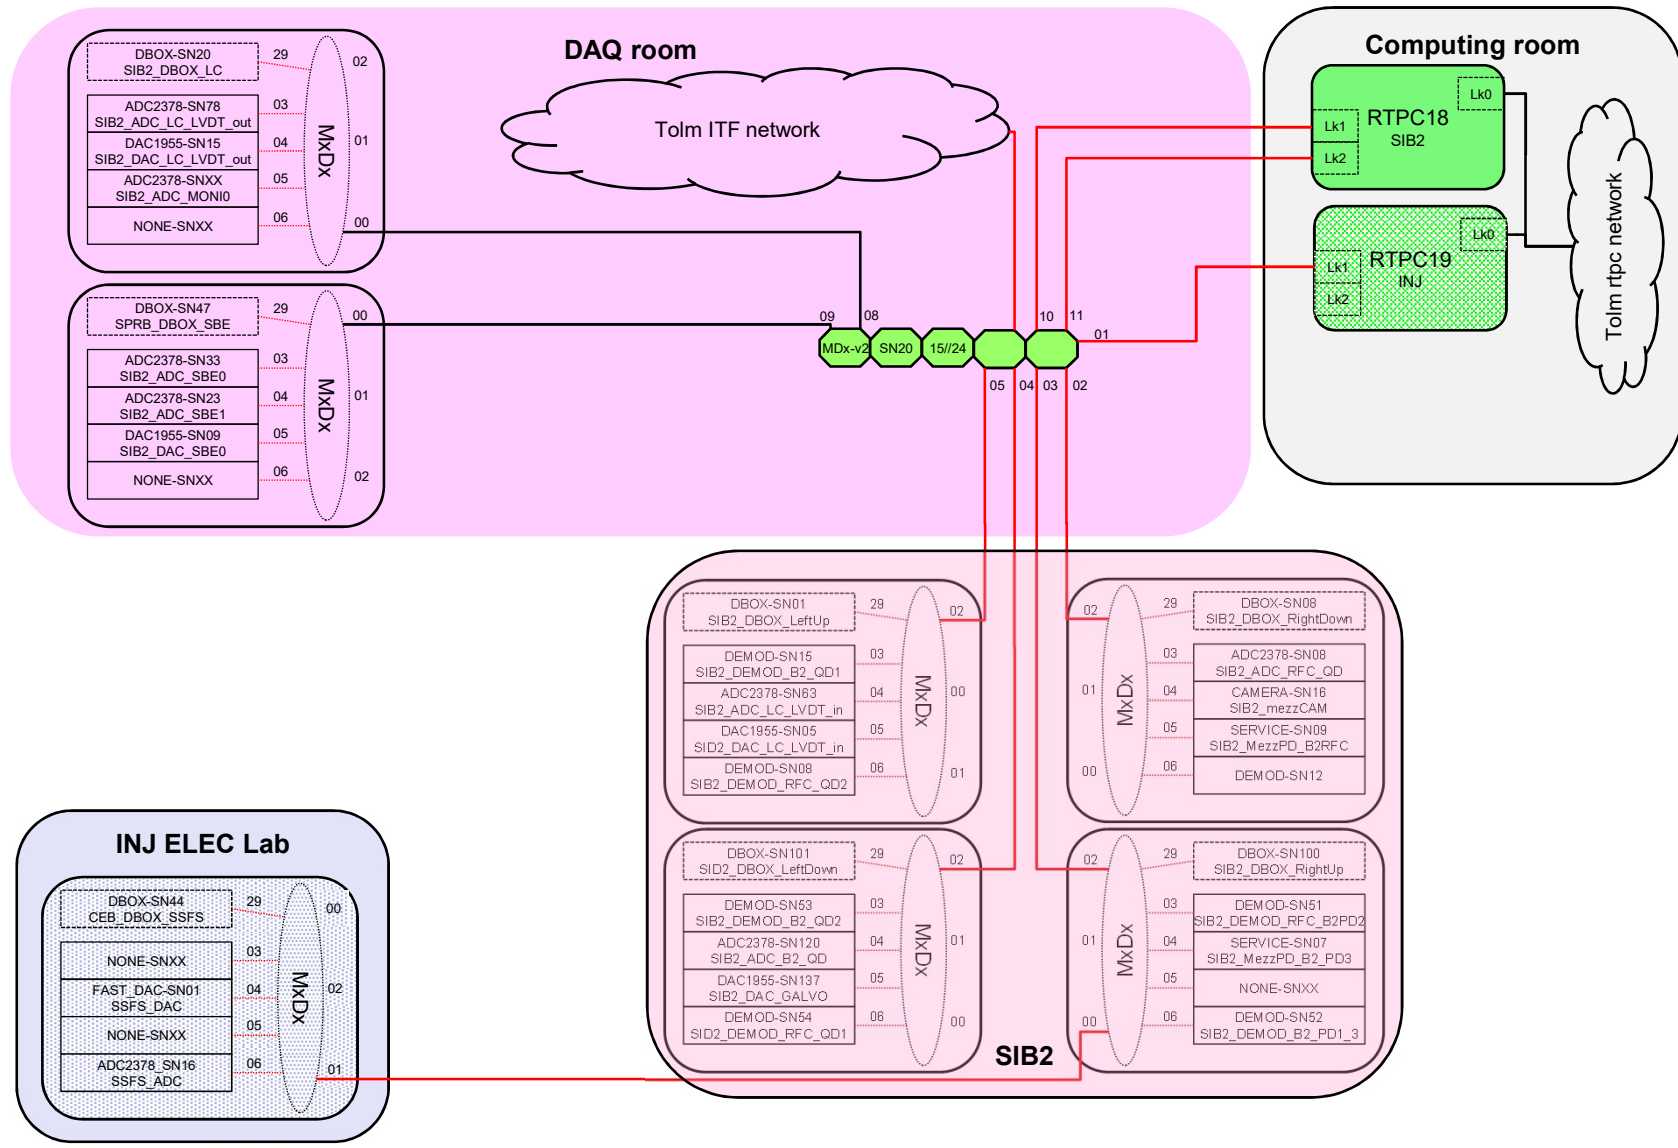

AdV+ Tolm-v2 network – 20220810

RTPC03 – {E,S}QB2,FC{E,I}M DaqBox – 20220810