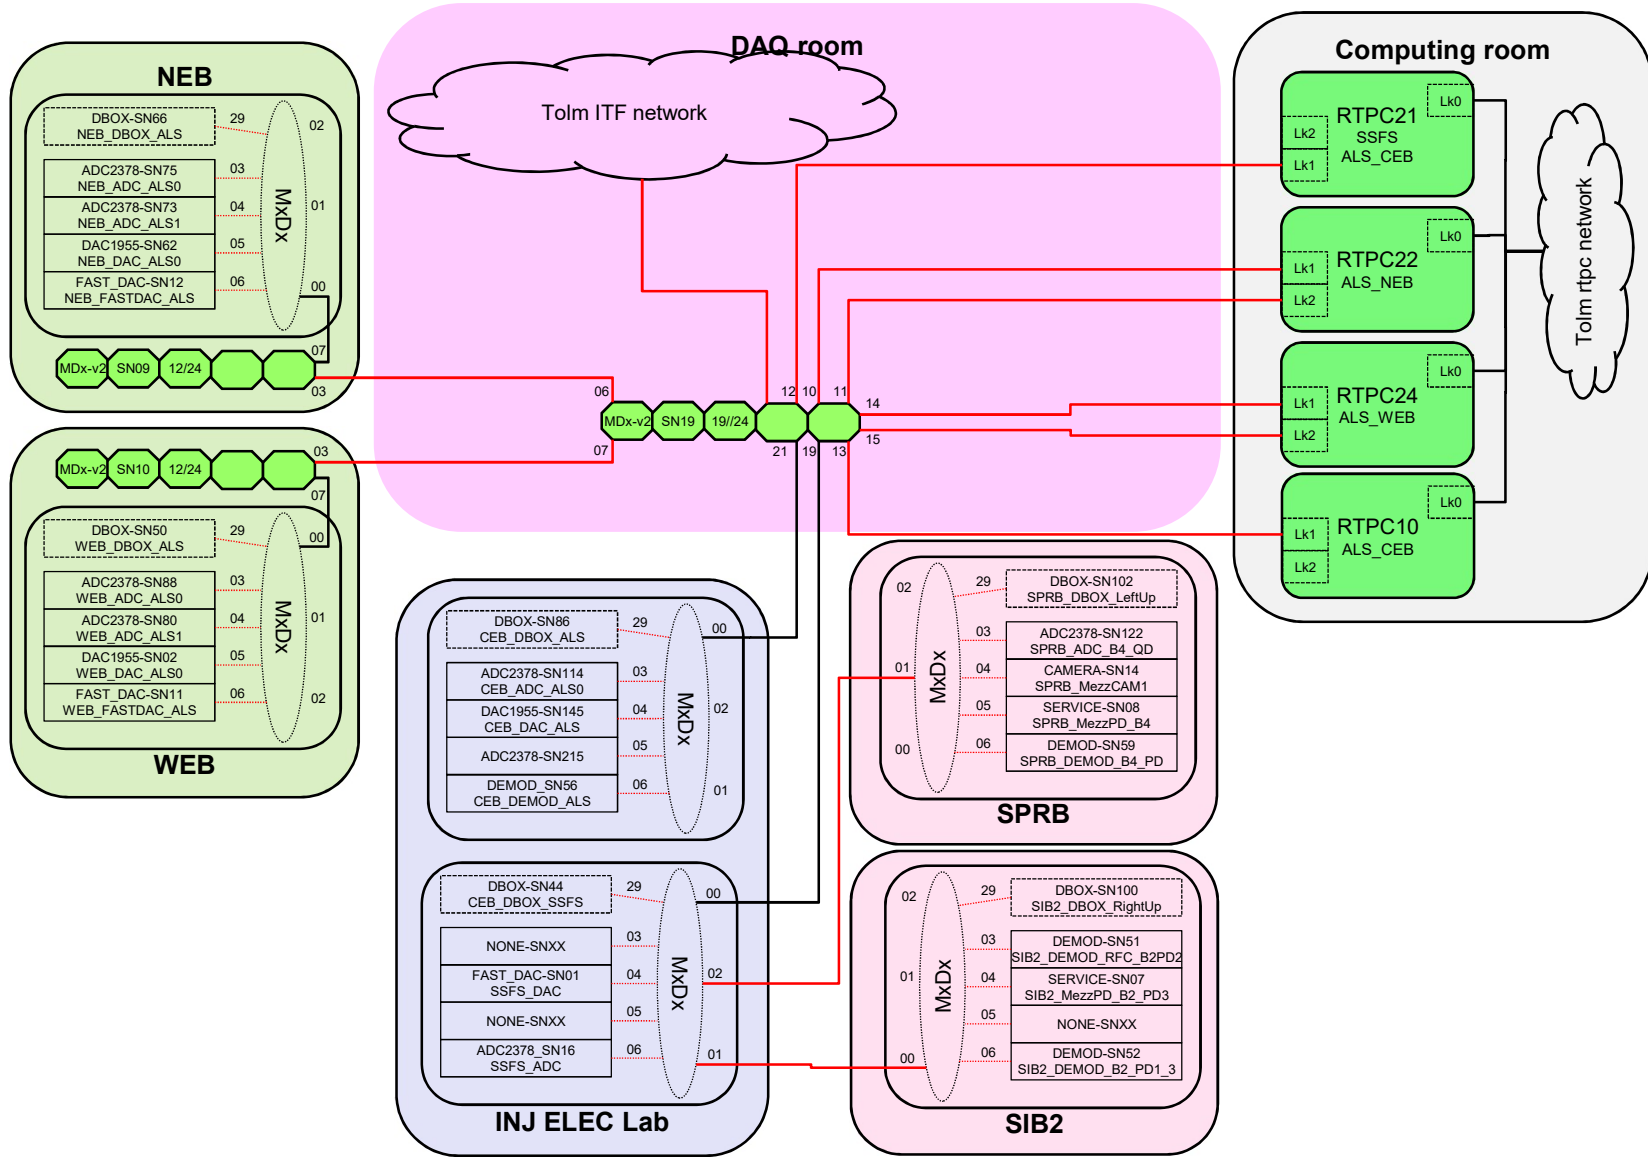

AdV+ Tolm-v2 network – 20220810

RTPC03 – {E,S}QB2,FC{E,I}M DaqBox – 20220810