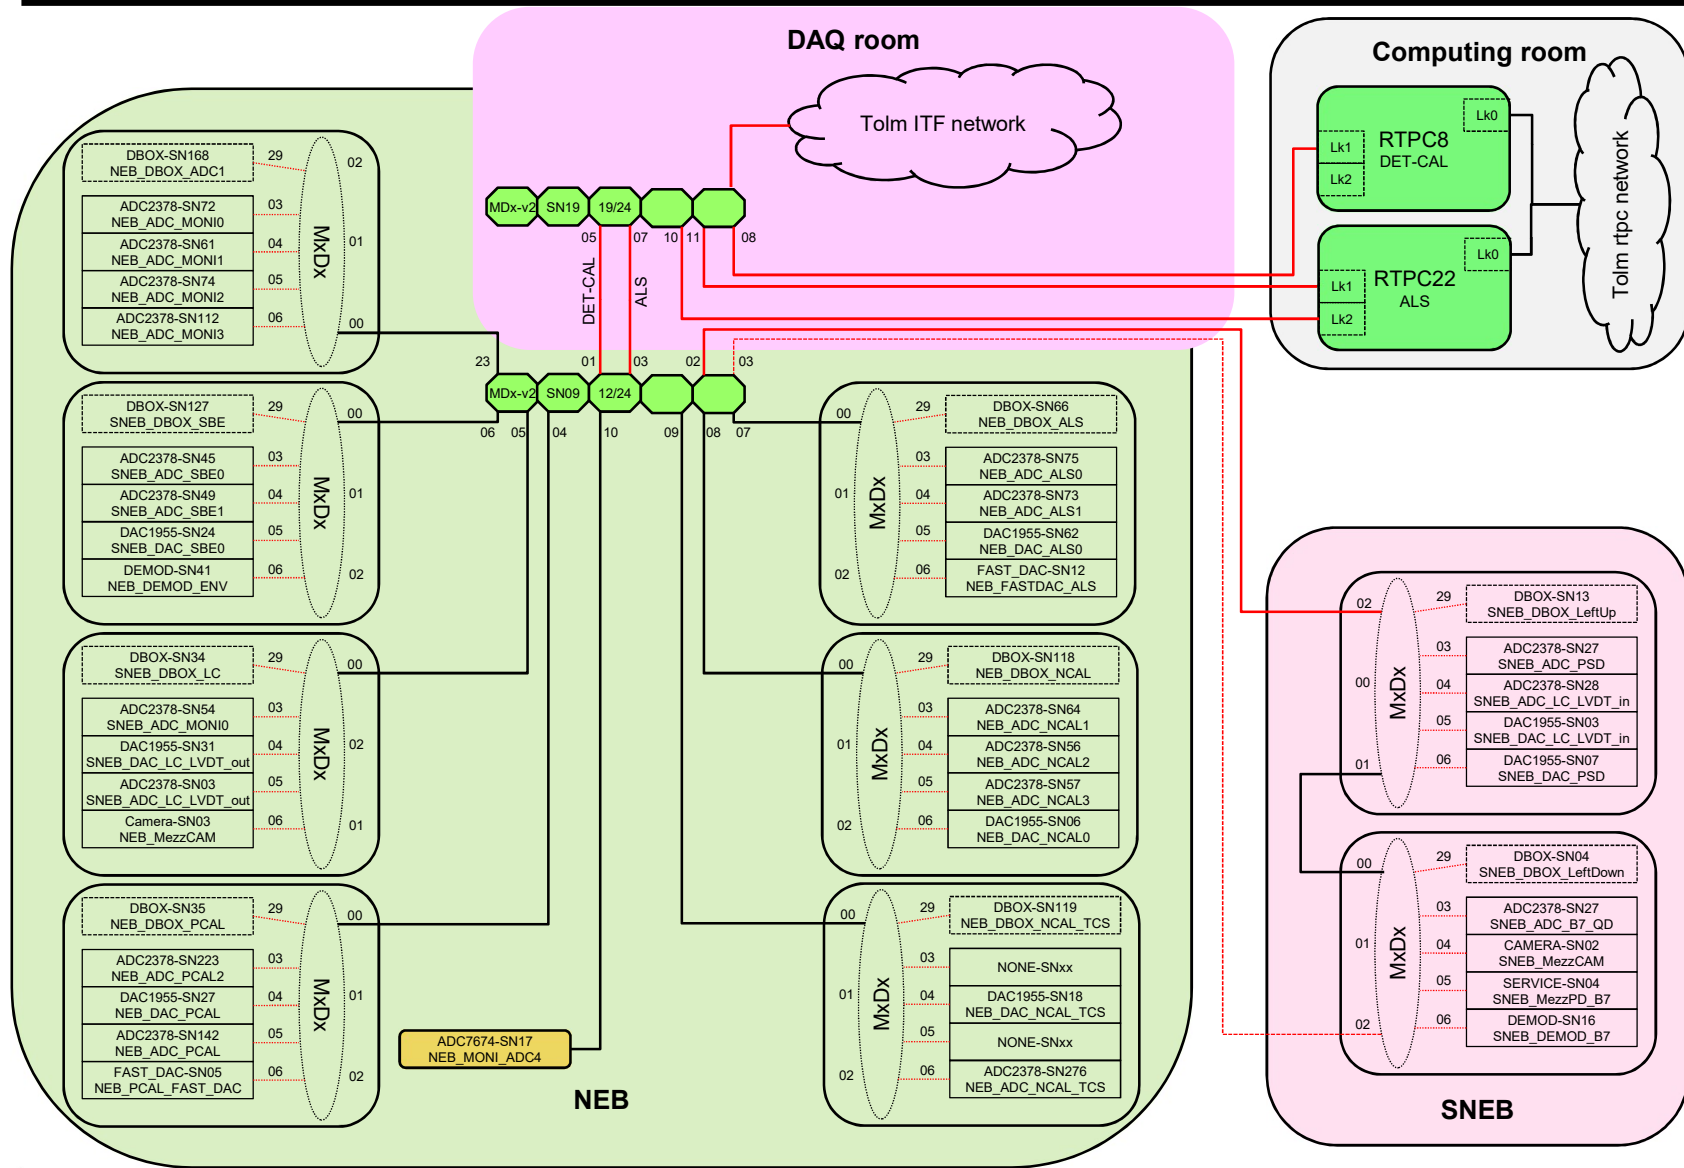

AdV+ Tolm-v2 network – 20220810

RTPC03 – {E,S}QB2,FC{E,I}M DaqBox – 20220810