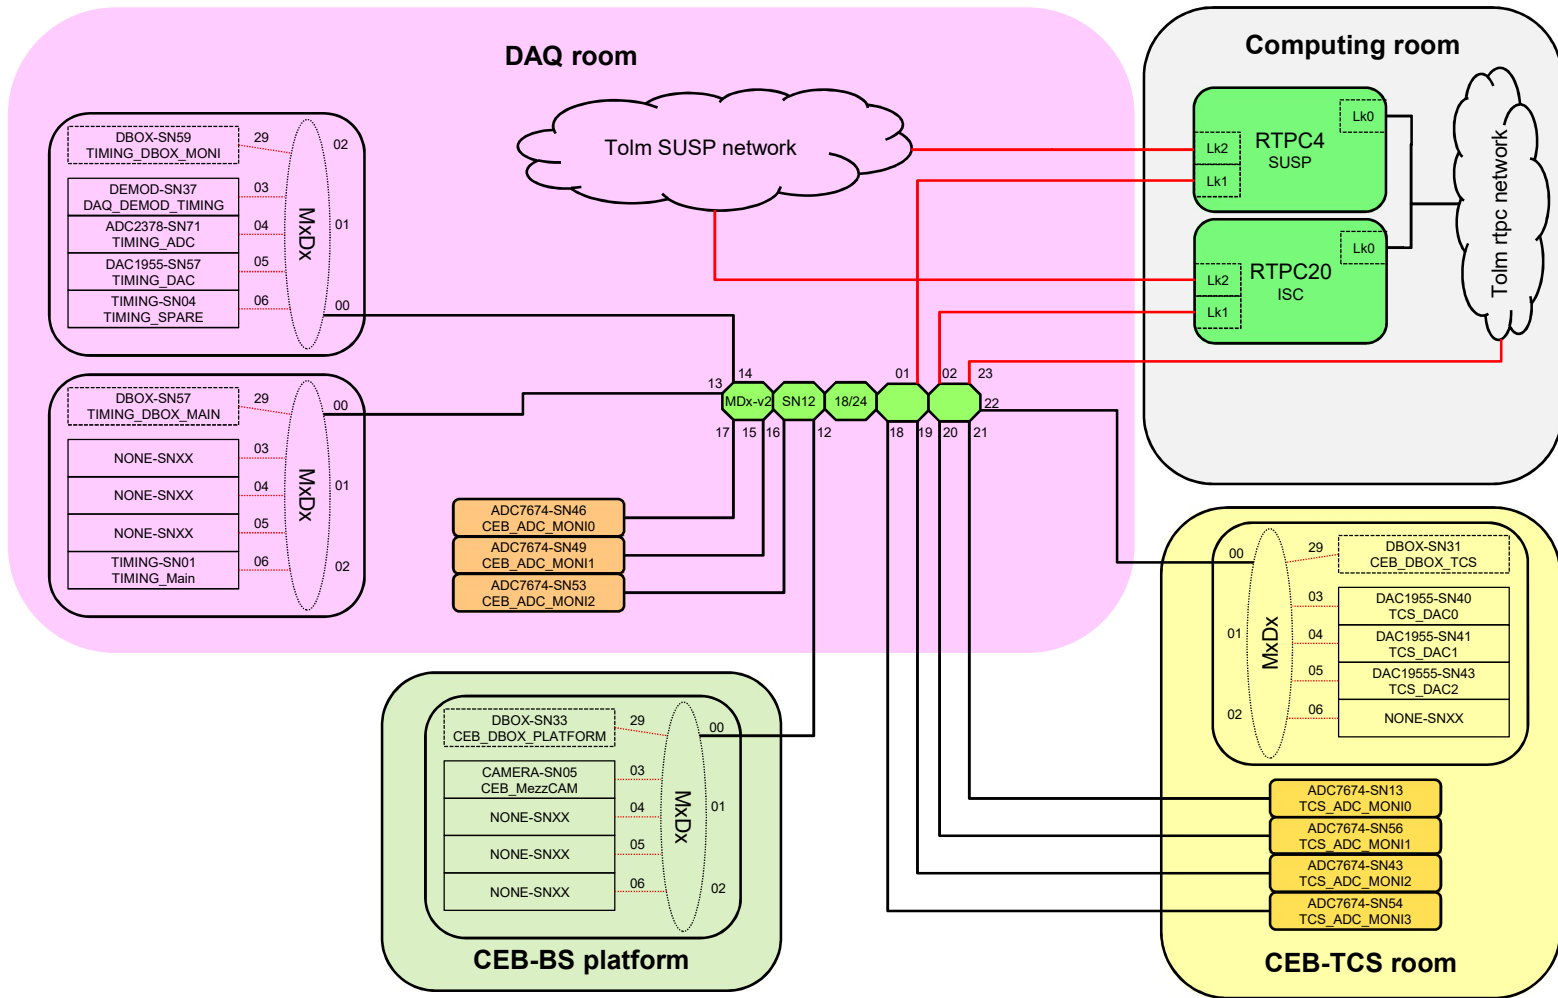

AdV+ Tolm-v2 network – 20220810

RTPC03 – {E,S}QB2,FC{E,I}M DaqBox – 20220810