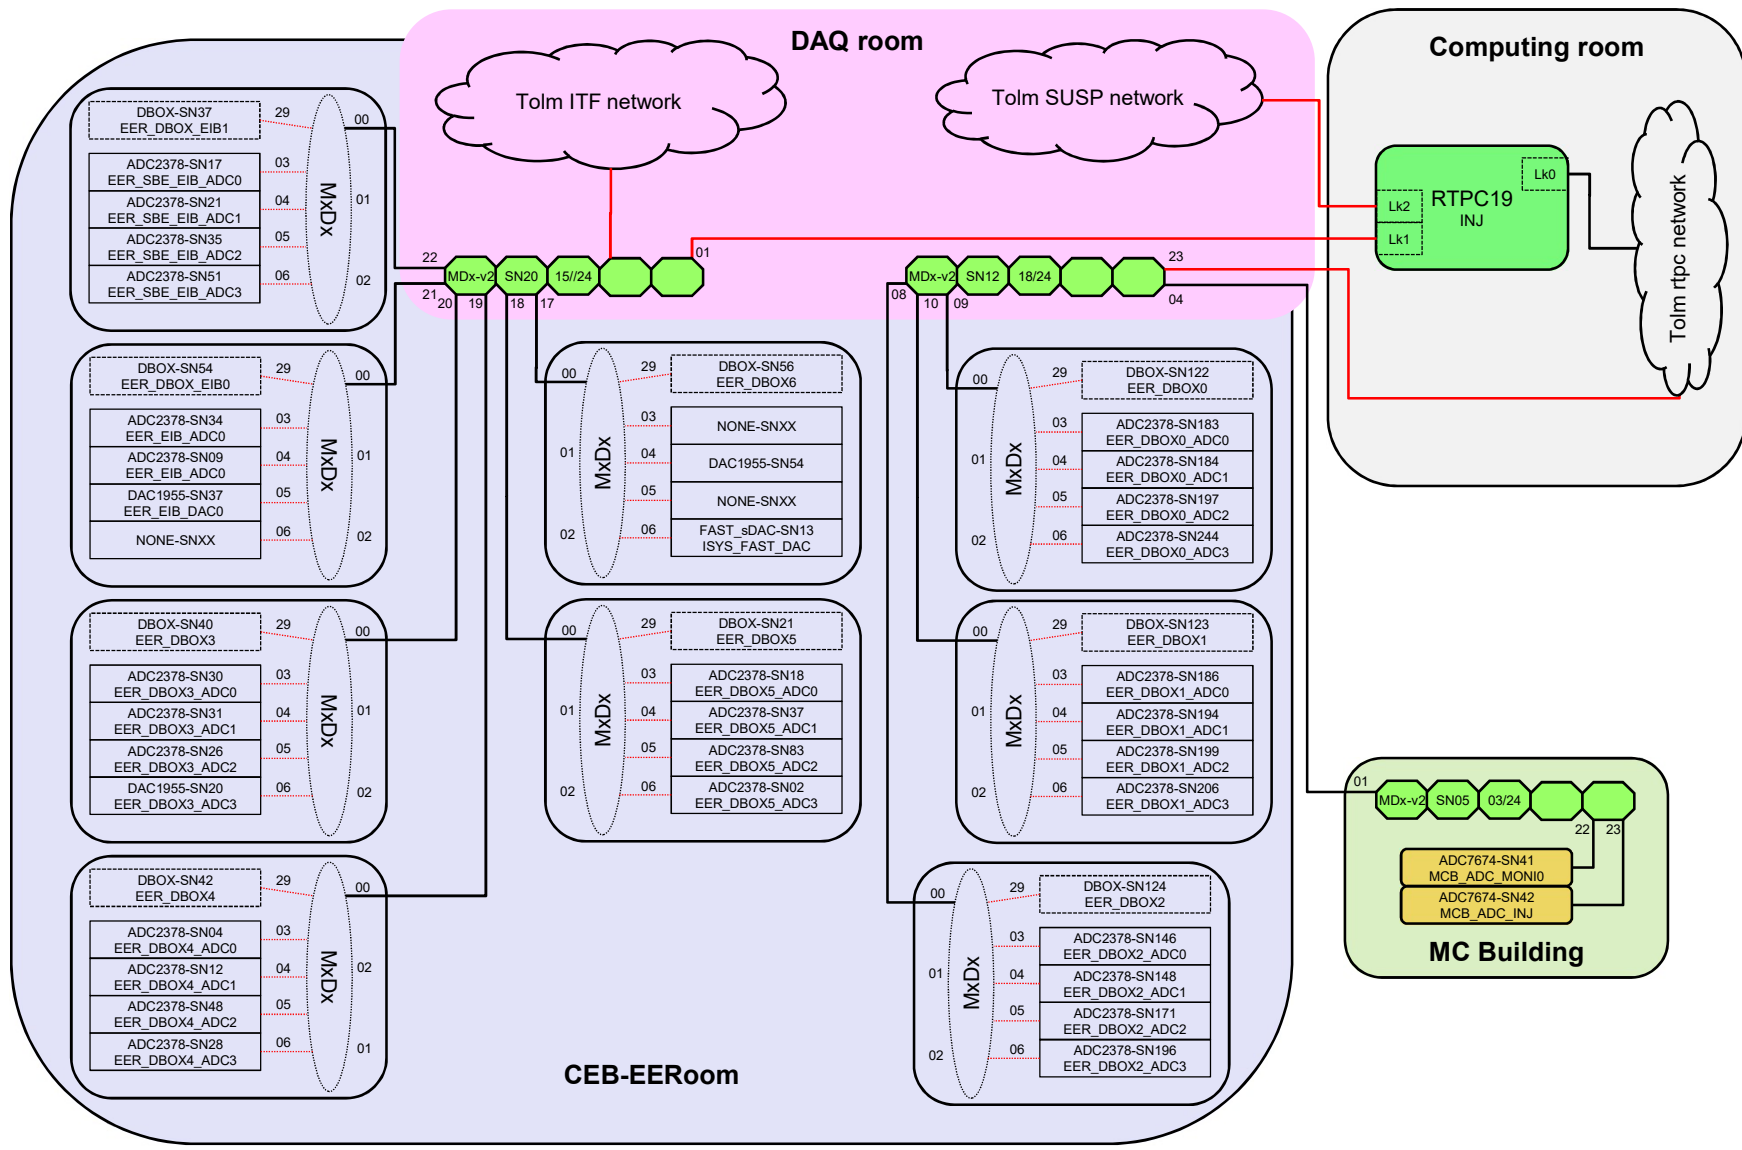

AdV+ Tolm-v2 network – 20220810

RTPC03 – {E,S}QB2,FC{E,I}M DaqBox – 20220810