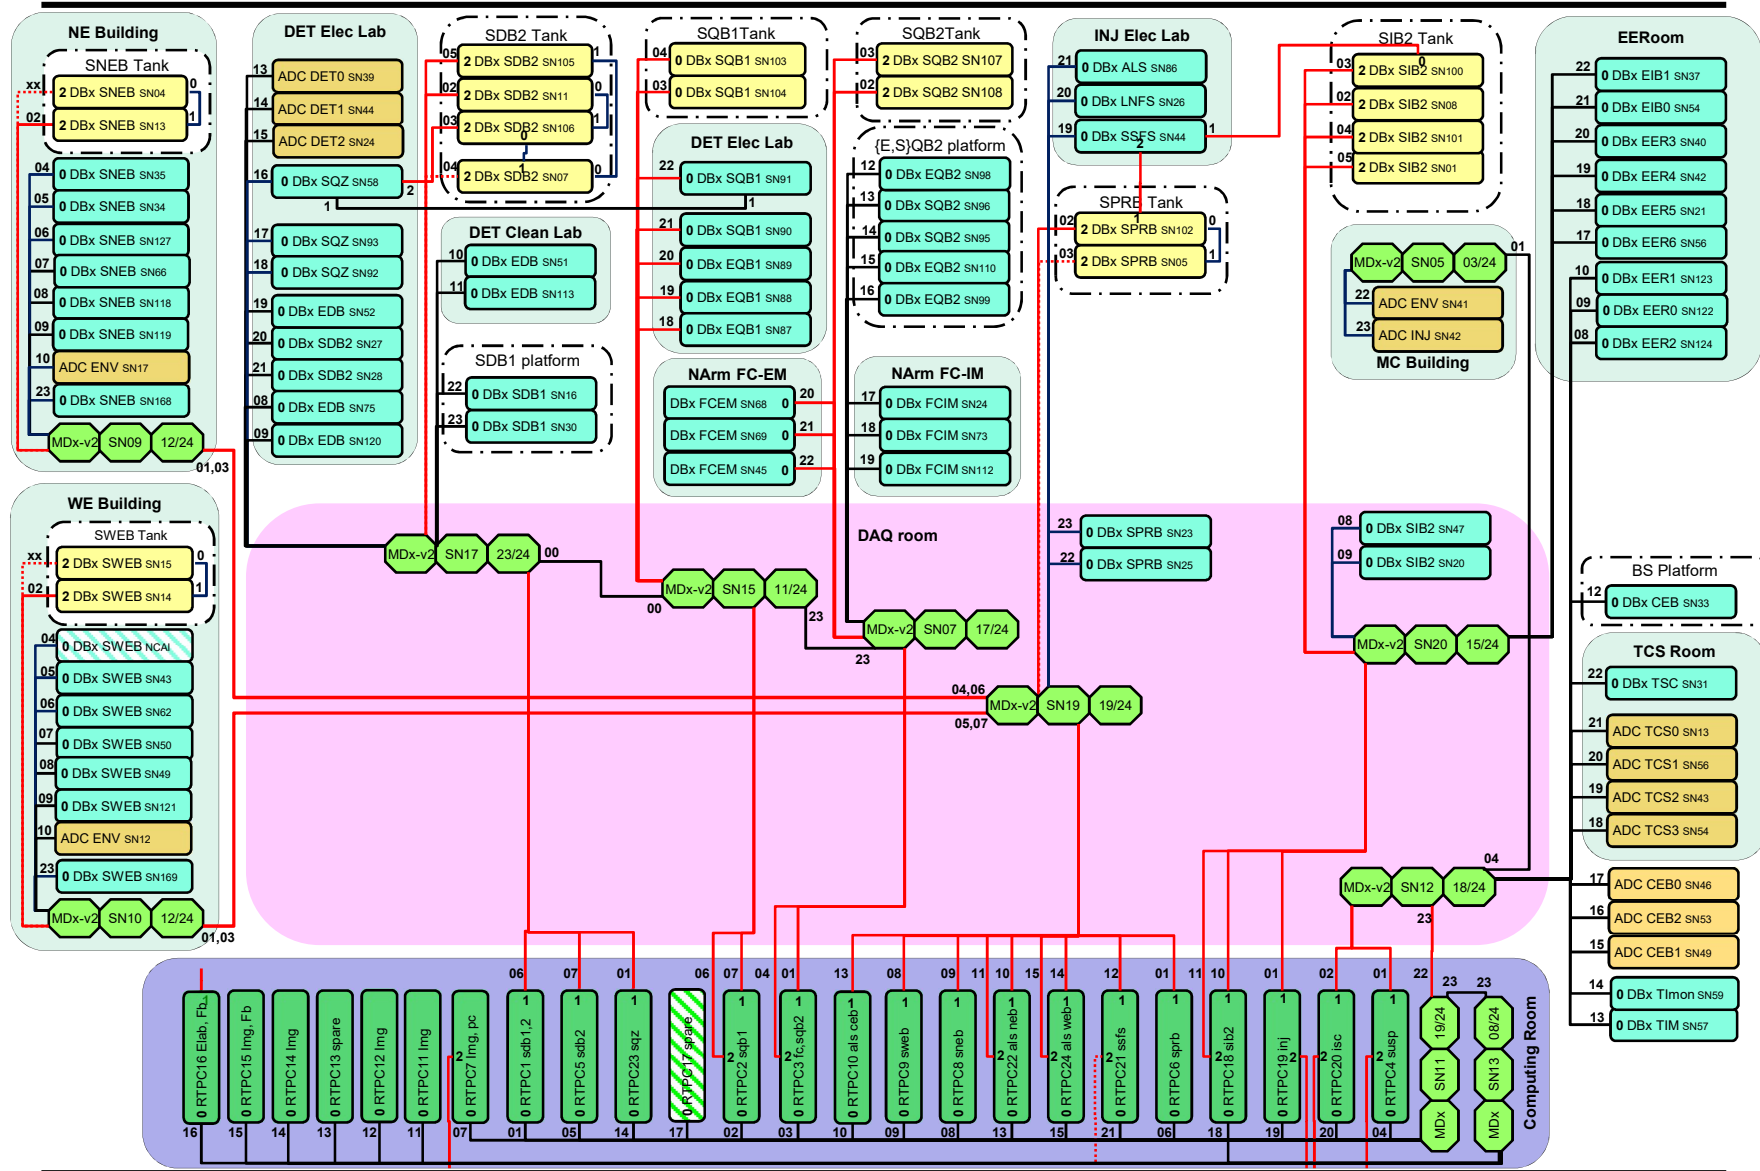

AdV+ Tolm-v2 network – 20220810

RTPC03 – {E,S}QB2,FC{E,I}M DaqBox – 20220810