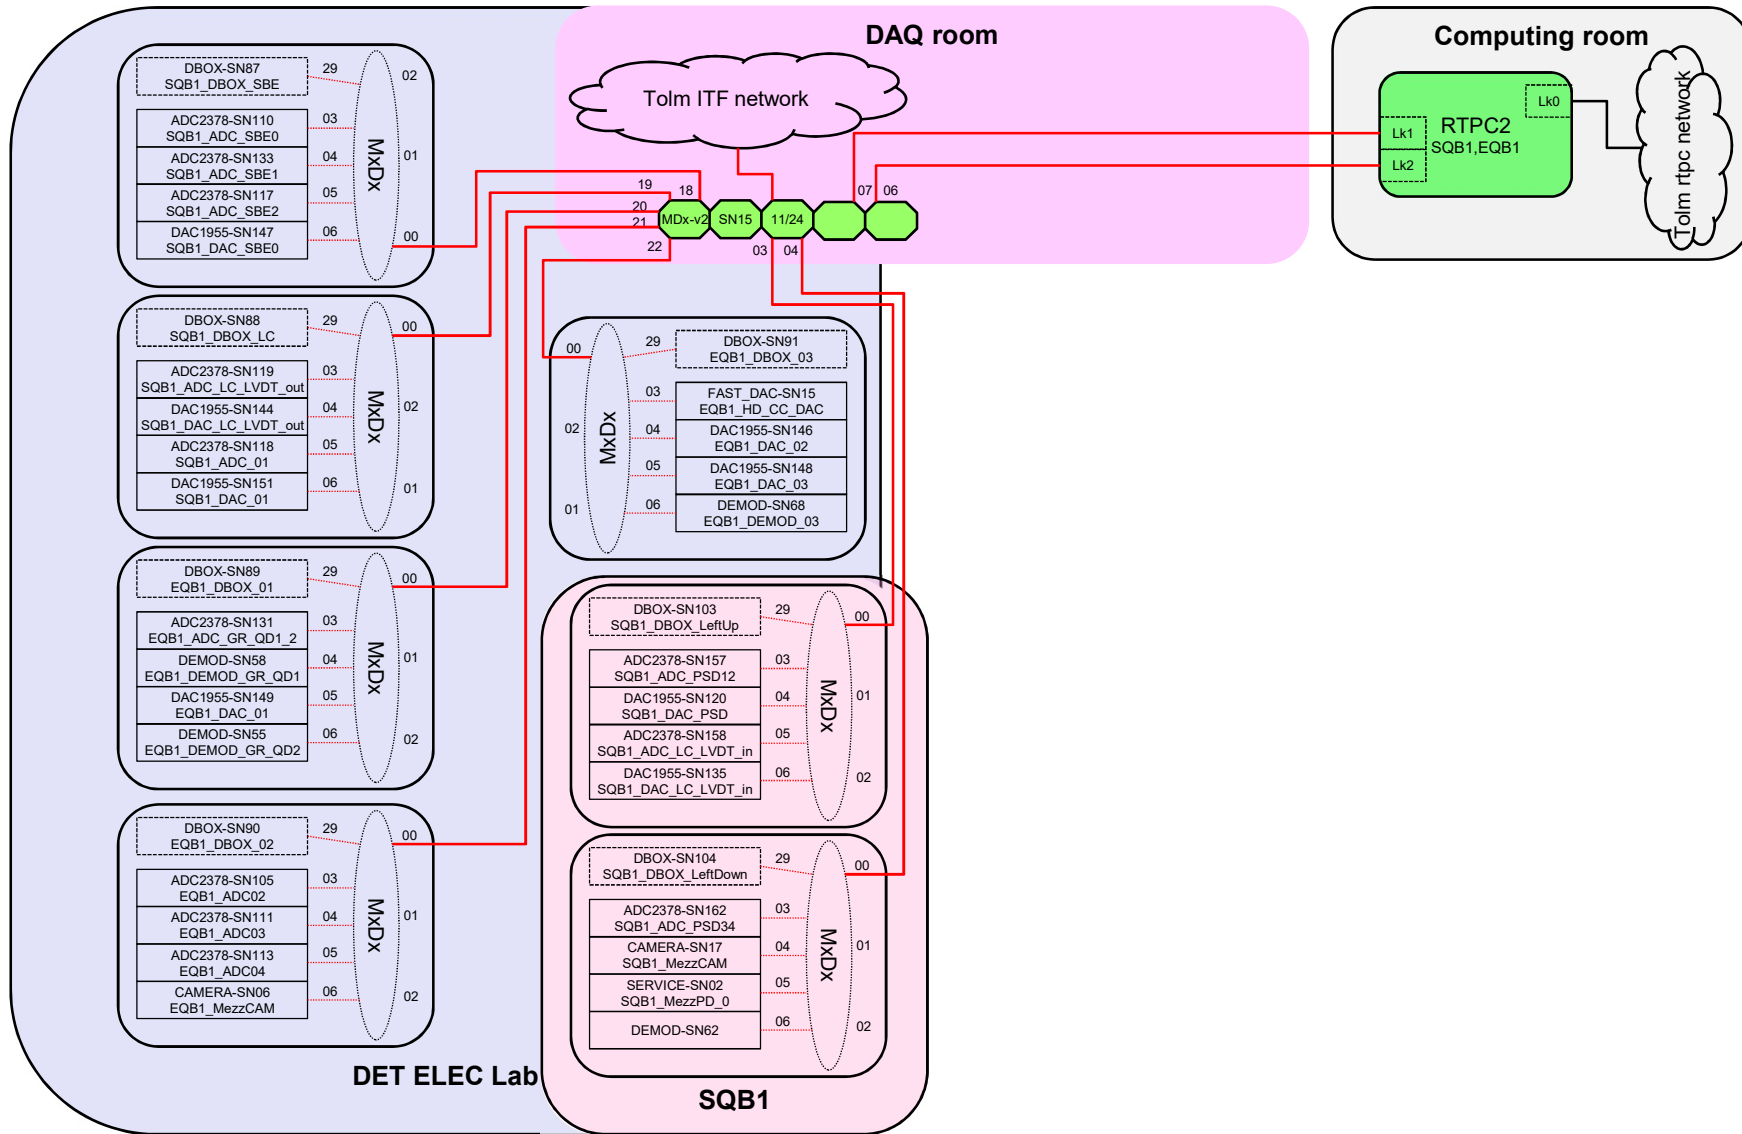

AdV+ Tolm-v2 network – 20220810

RTPC03 – {E,S}QB2,FC{E,I}M DaqBox – 20220810