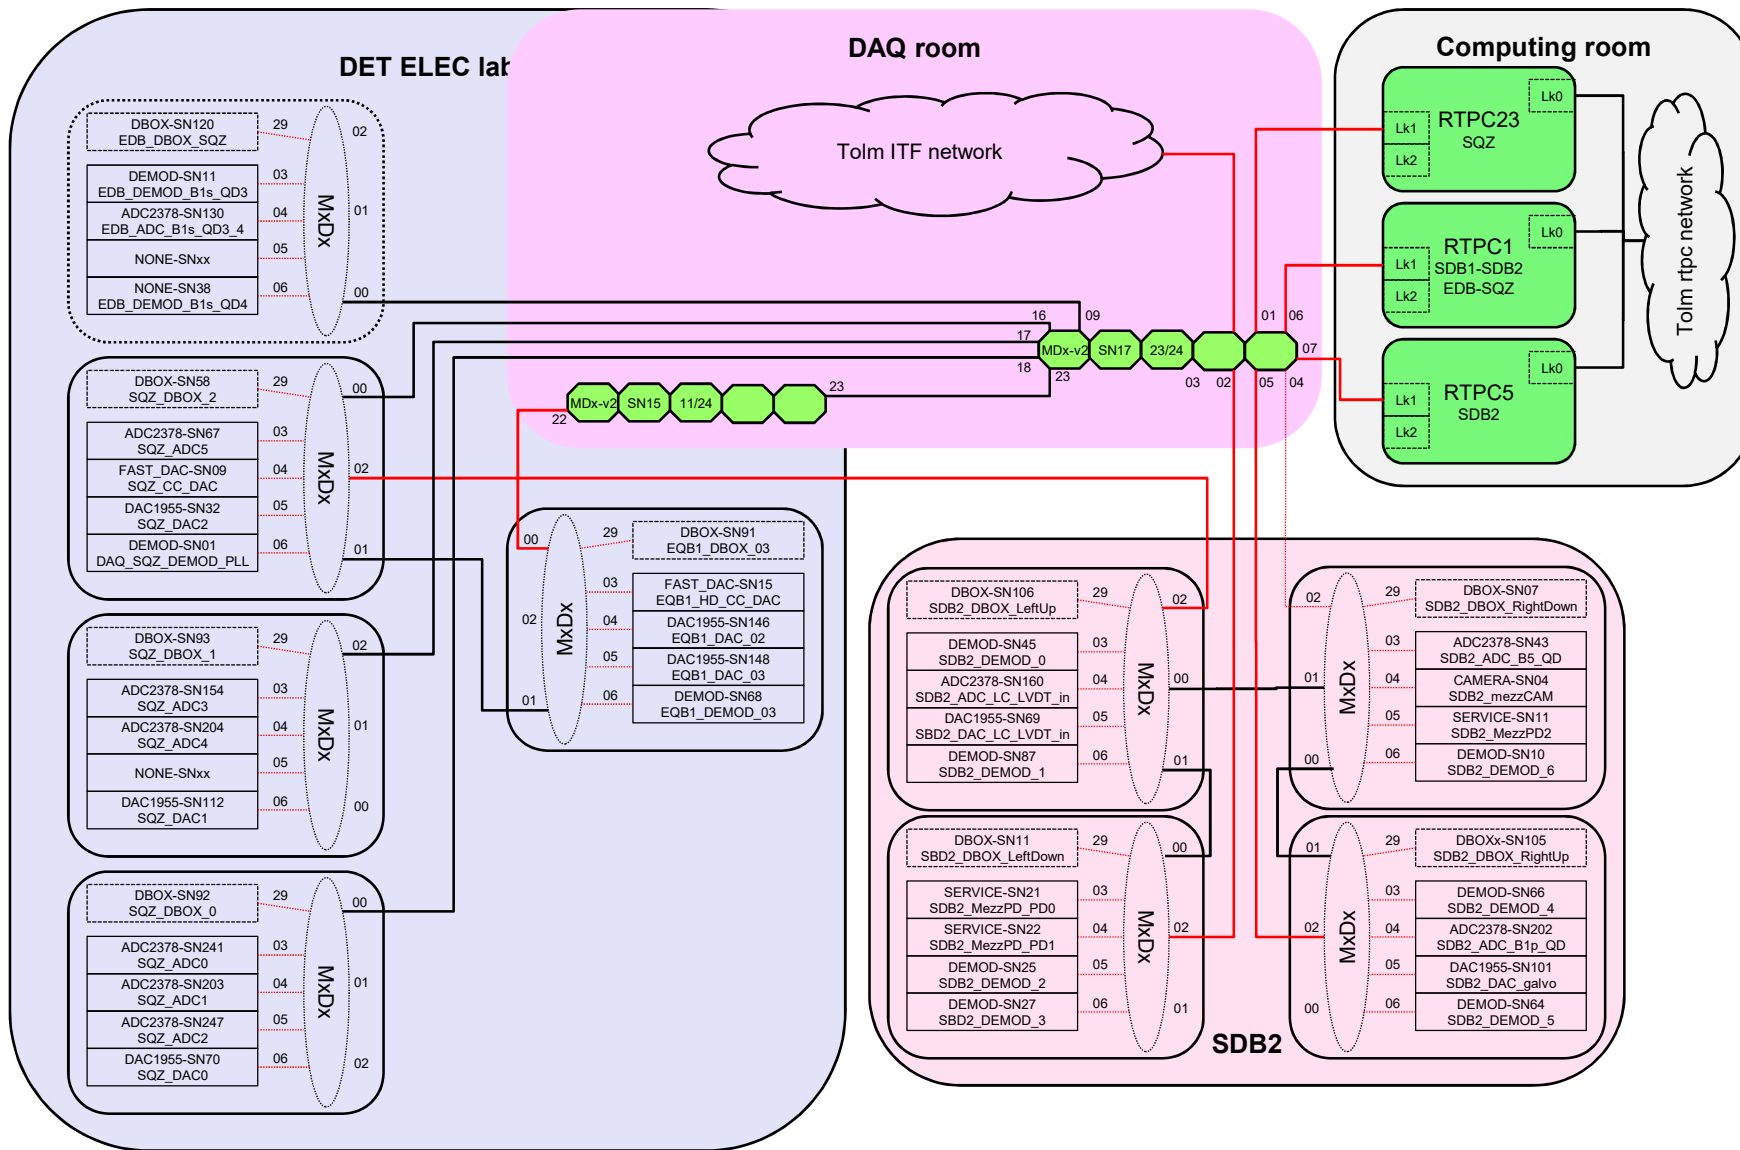

AdV+ Tolm-v2 network – 20220810

RTPC03 – {E,S}QB2,FC{E,I}M DaqBox – 20220810