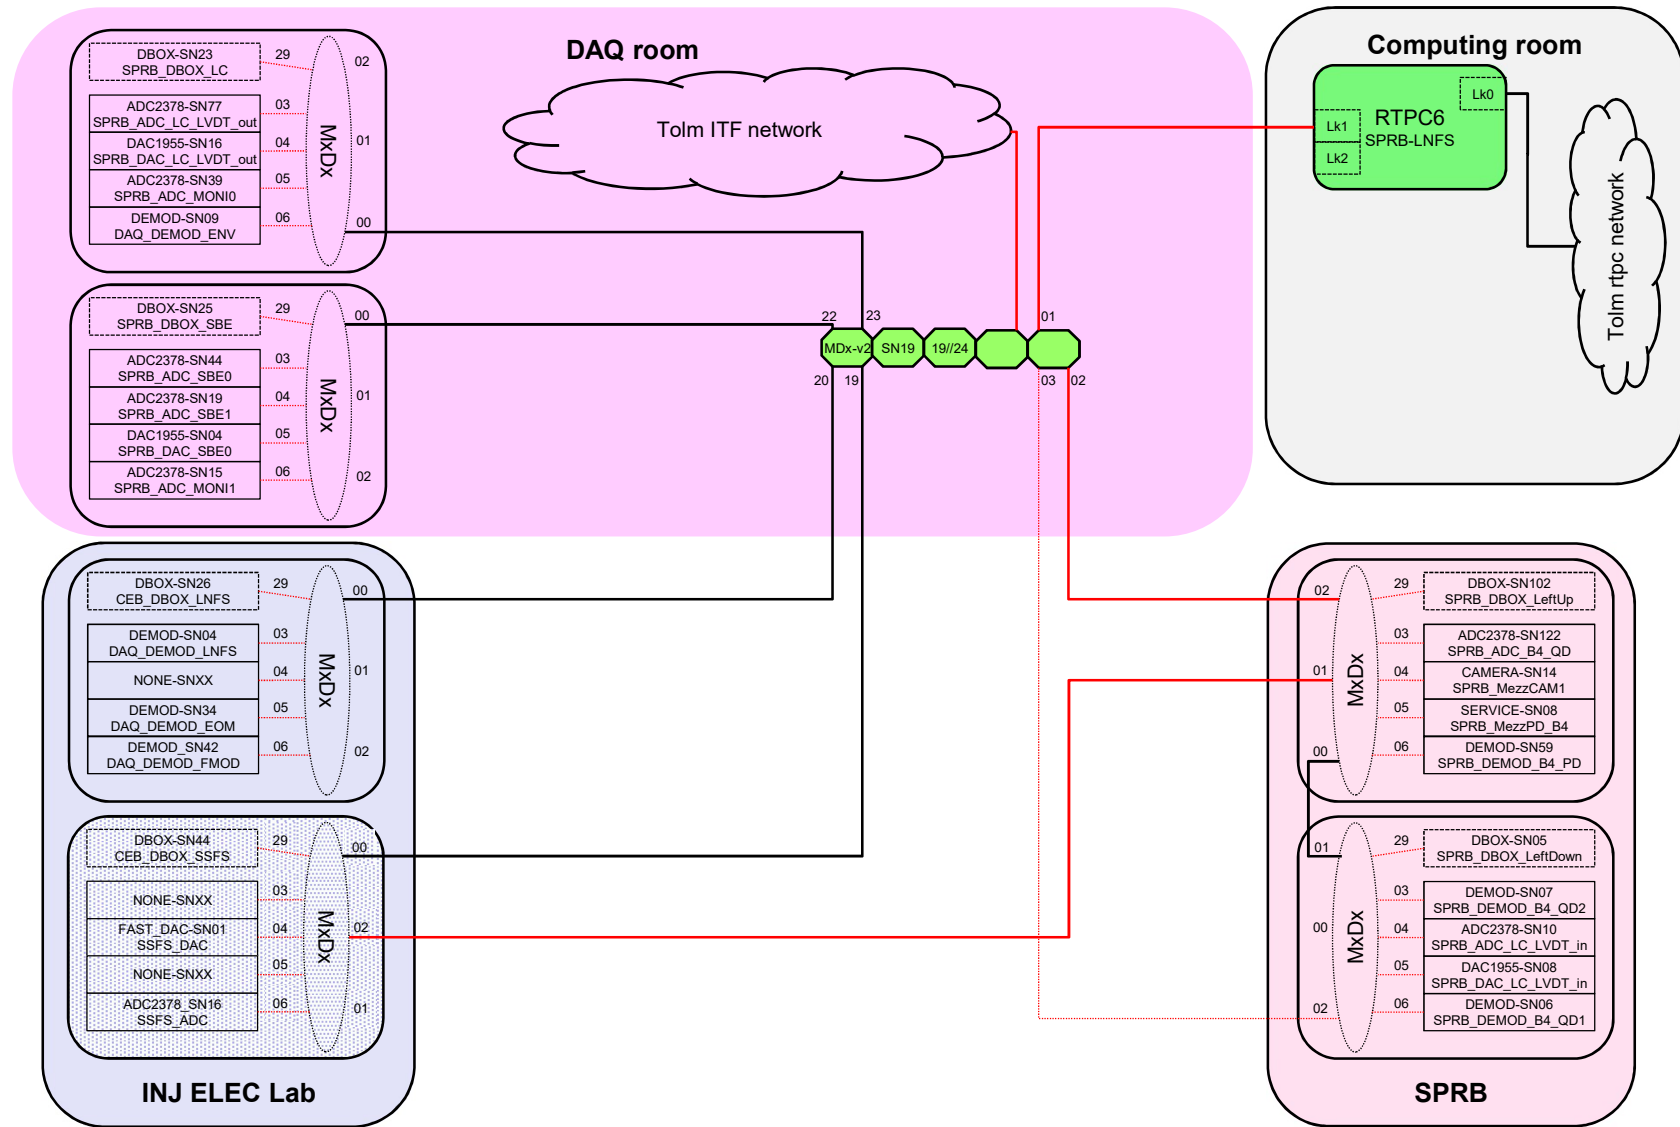

AdV+ Tolm-v2 network – 20220810

RTPC03 – {E,S}QB2,FC{E,I}M DaqBox – 20220810