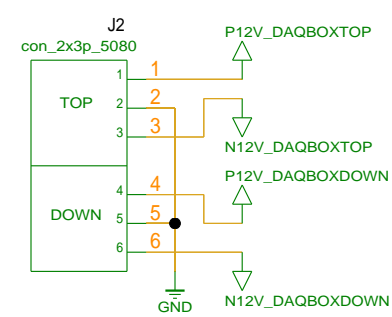

D

C

B

A

D

C

B

A

CONNECTOR

POWER SUPPLY
DAQ BOX X2

IRIG-B

TITLE: power_supply_interface_cable_b	04/2015
ENGINEER: S. PETIT	PAGE 1 / 1