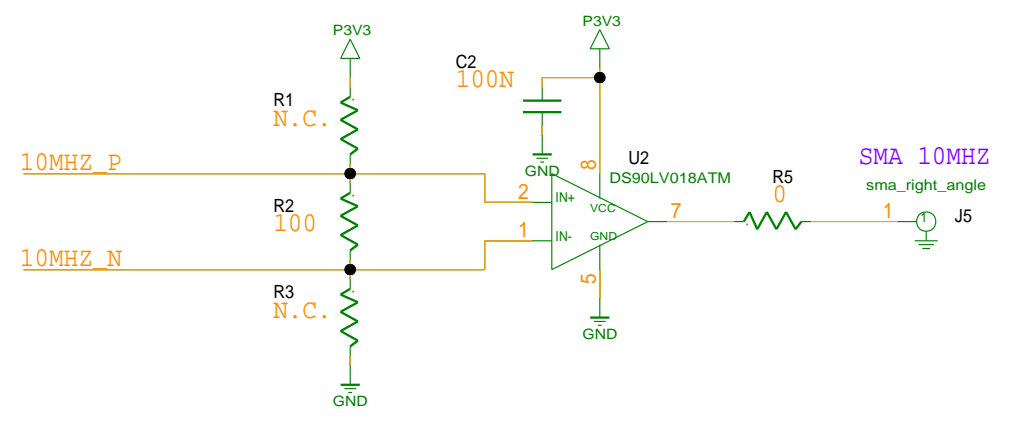

CONNECTOR

POWER SUPPLY
DAQ BOX X2

IRIG-B

TITLE: power_supply_interface_cable_b	04/2015
ENGINEER: S. PETIT	PAGE 1 / 1