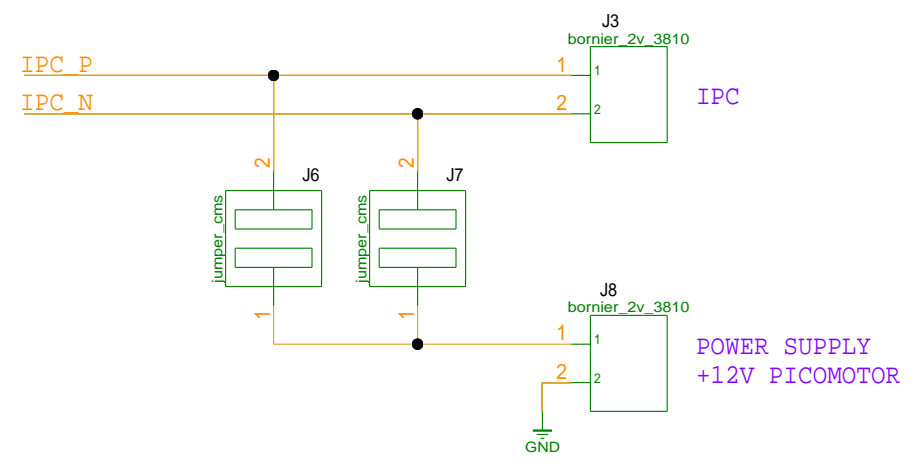

D

C

B

A

D

C

B

A

CONNECTOR

POWER SUPPLY
DAQ BOX X2

IRIG-B

TITLE: power_supply_interface_cable_b	04/2015
ENGINEER: S. PETIT	PAGE 1 / 1