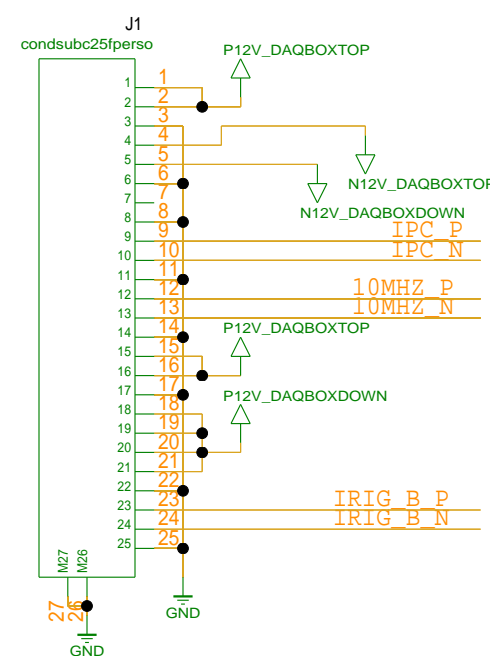

D

C

B

A

D

C

B

A

CONNECTOR

POWER SUPPLY
DAQ BOX X2

IRIG-B

TITLE: power_supply_interface_cable_b	04/2015
ENGINEER: S. PETIT	PAGE 1 / 1