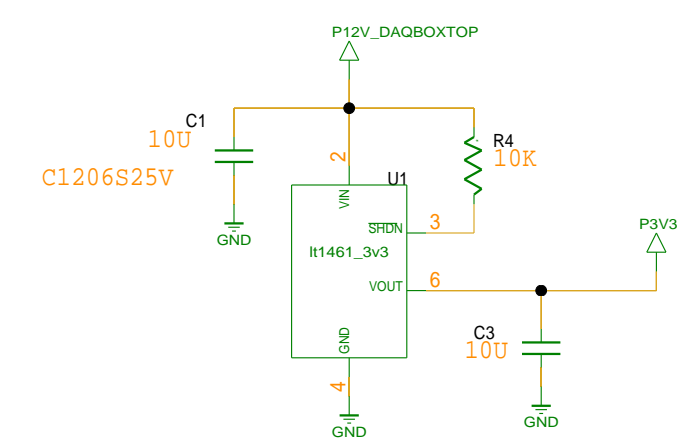

CONNECTOR

POWER SUPPLY
DAQ BOX X2

IRIG-B

TITLE: power_supply_interface_cable_b	04/2015
ENGINEER: S. PETIT	PAGE 1 / 1