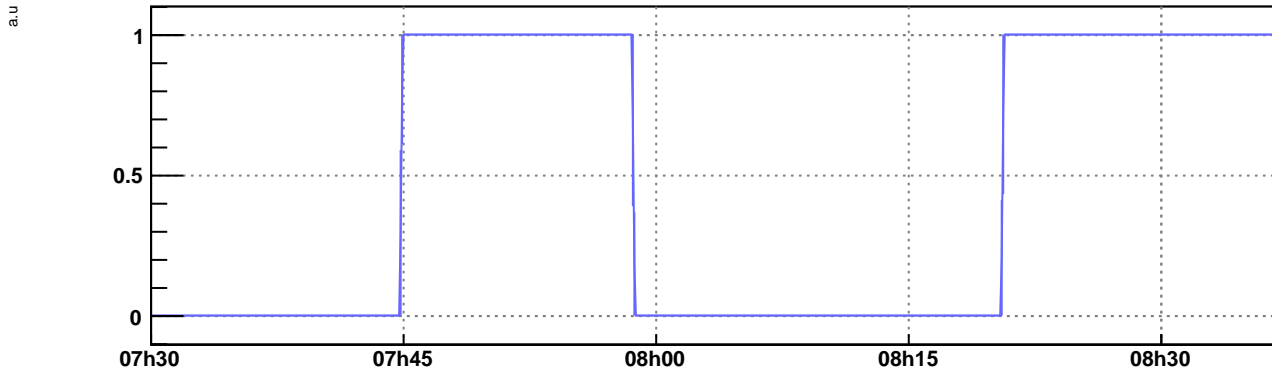

V1:SBE_SDB2_tracking_on_10Hz__TIME

1278058598.0000 : Jul 6 2020 08:16:20 UTC

1278055818.0000 : Jul 6 2020 07:30:00 UTC

V1:SDB2_LC_Z_err_ground_corrected_rms__TIME

1278058598.0000 : Jul 6 2020 08:16:20 UTC