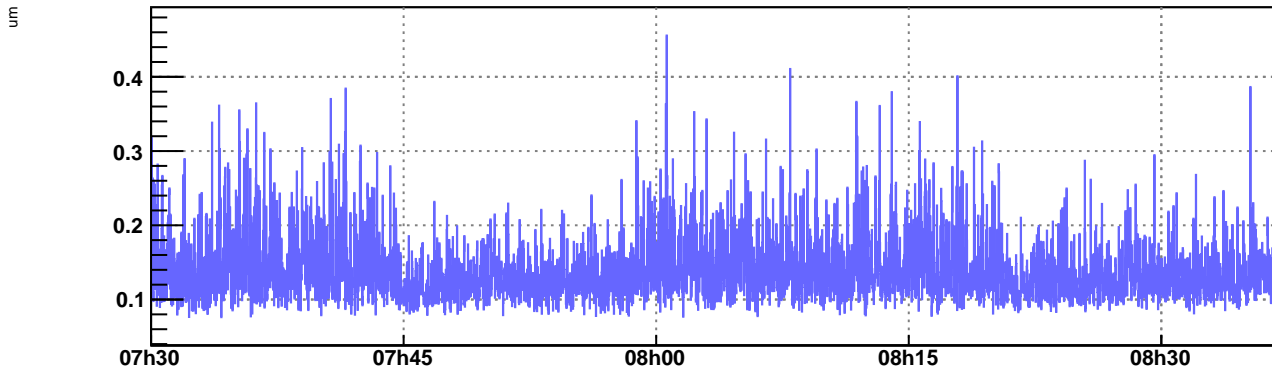

V1:SBE_SDB2_tracking_on_10Hz__TIME

1278058598.0000 : Jul 6 2020 08:16:20 UTC

1278055818.0000 : Jul 6 2020 07:30:00 UTC

V1:SDB2_LC_Z_err_ground_corrected_rms__TIME

1278058598.0000 : Jul 6 2020 08:16:20 UTC