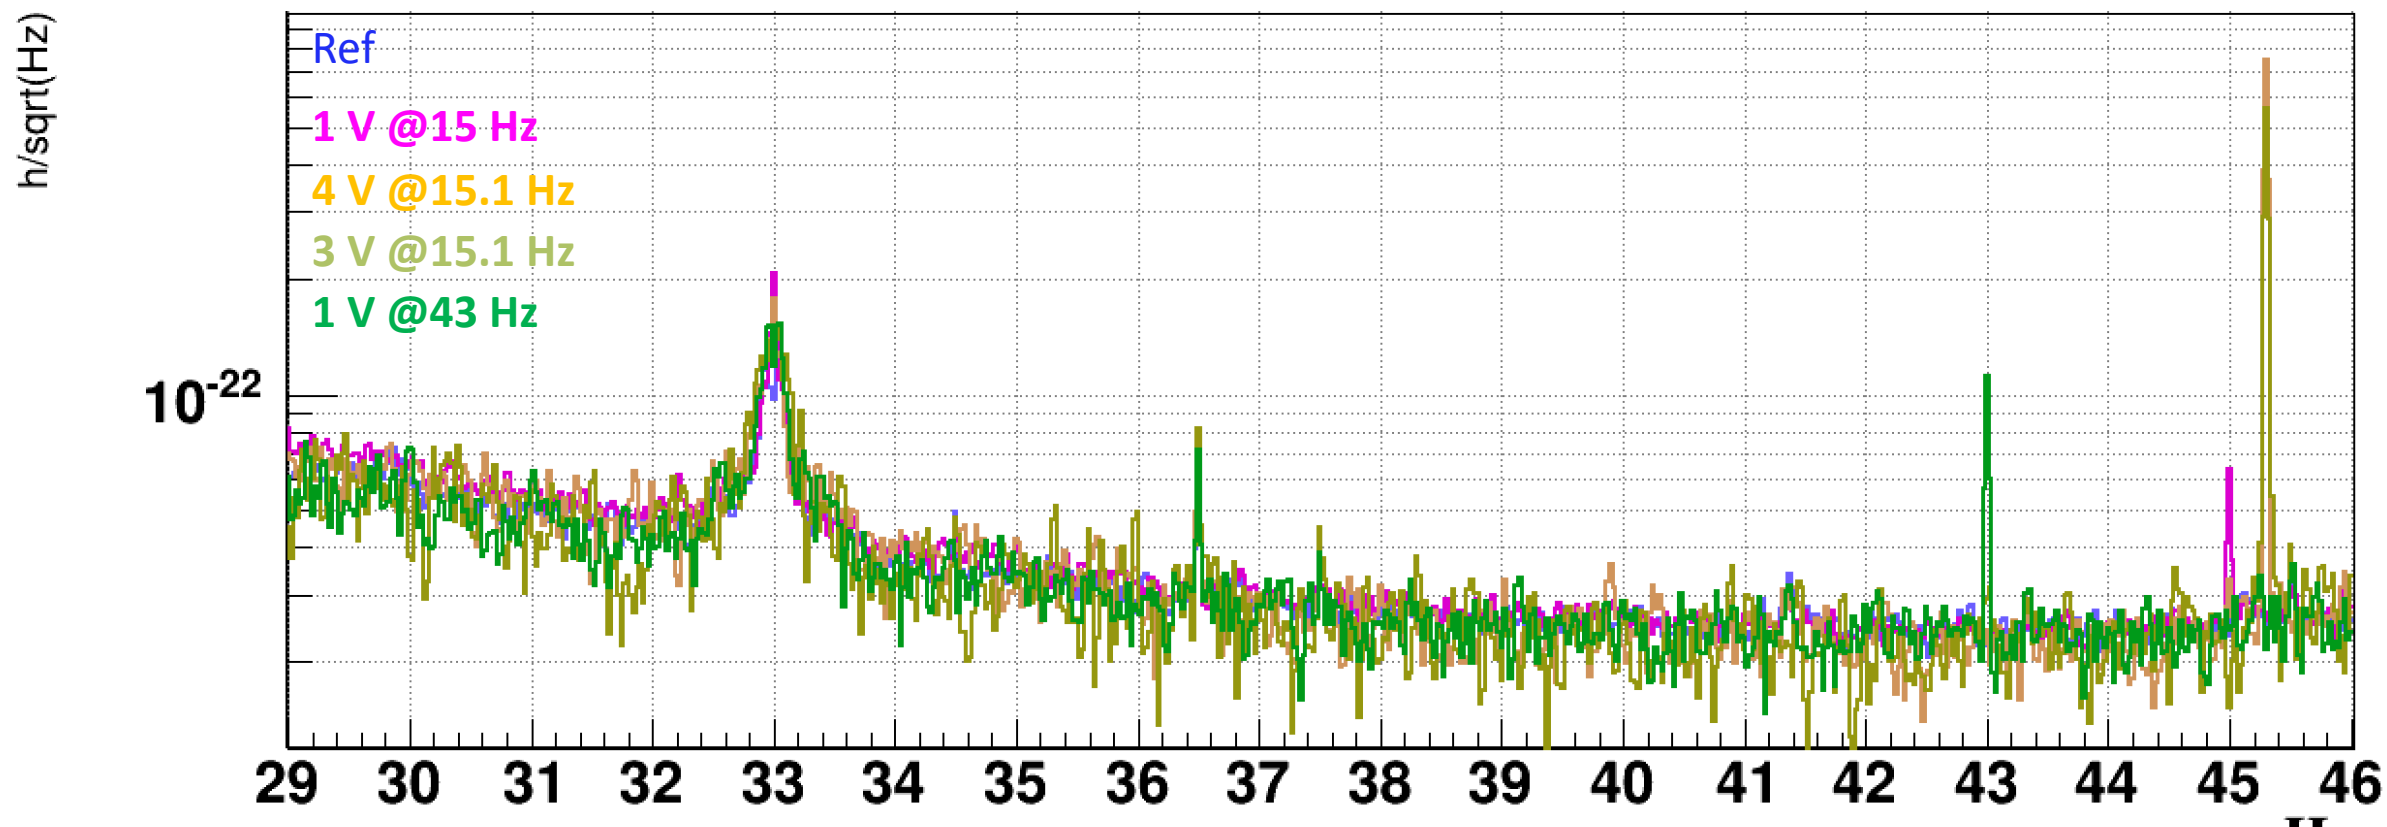

V1:Hrec_hoft_20000Hz__FFT

1264432247.0000 : Jan 30 2020 15:10:29 UTC

1264431935.0000 : Jan 30 2020 15:05:17 UTC

1264431288.0000 : Jan 30 2020 14:54:30 UTC

1264423198.0000 : Jan 30 2020 12:39:40 UTC

1264400998.00 : Jan 30 2020 06:29:40 UTC dt:40.00s nAv:90