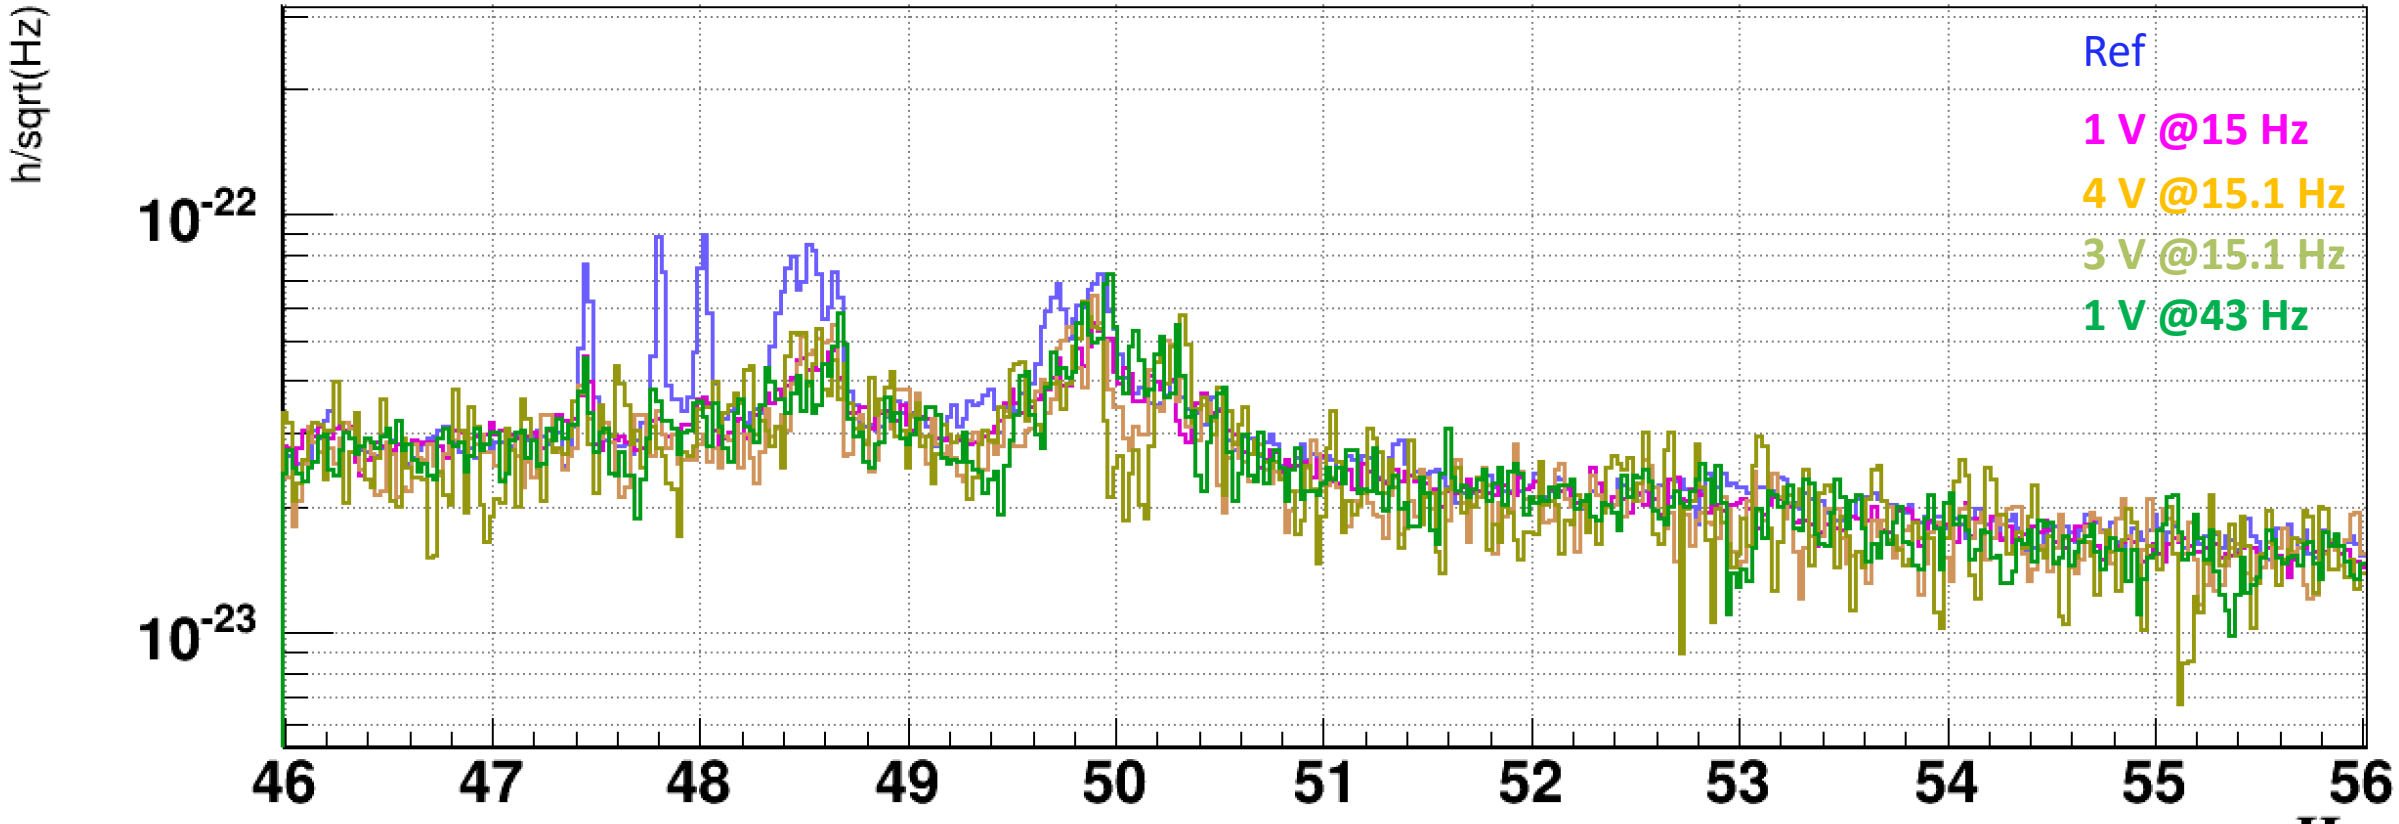

V1:Hrec_hoft_20000Hz__FFT

1264432247.0000 : Jan 30 2020 15:10:29 UTC

1264431935.0000 : Jan 30 2020 15:05:17 UTC

1264431288.0000 : Jan 30 2020 14:54:30 UTC

1264423198.0000 : Jan 30 2020 12:39:40 UTC

1264400998.00 : Jan 30 2020 06:29:40 UTC dt:40.00s nAv:90