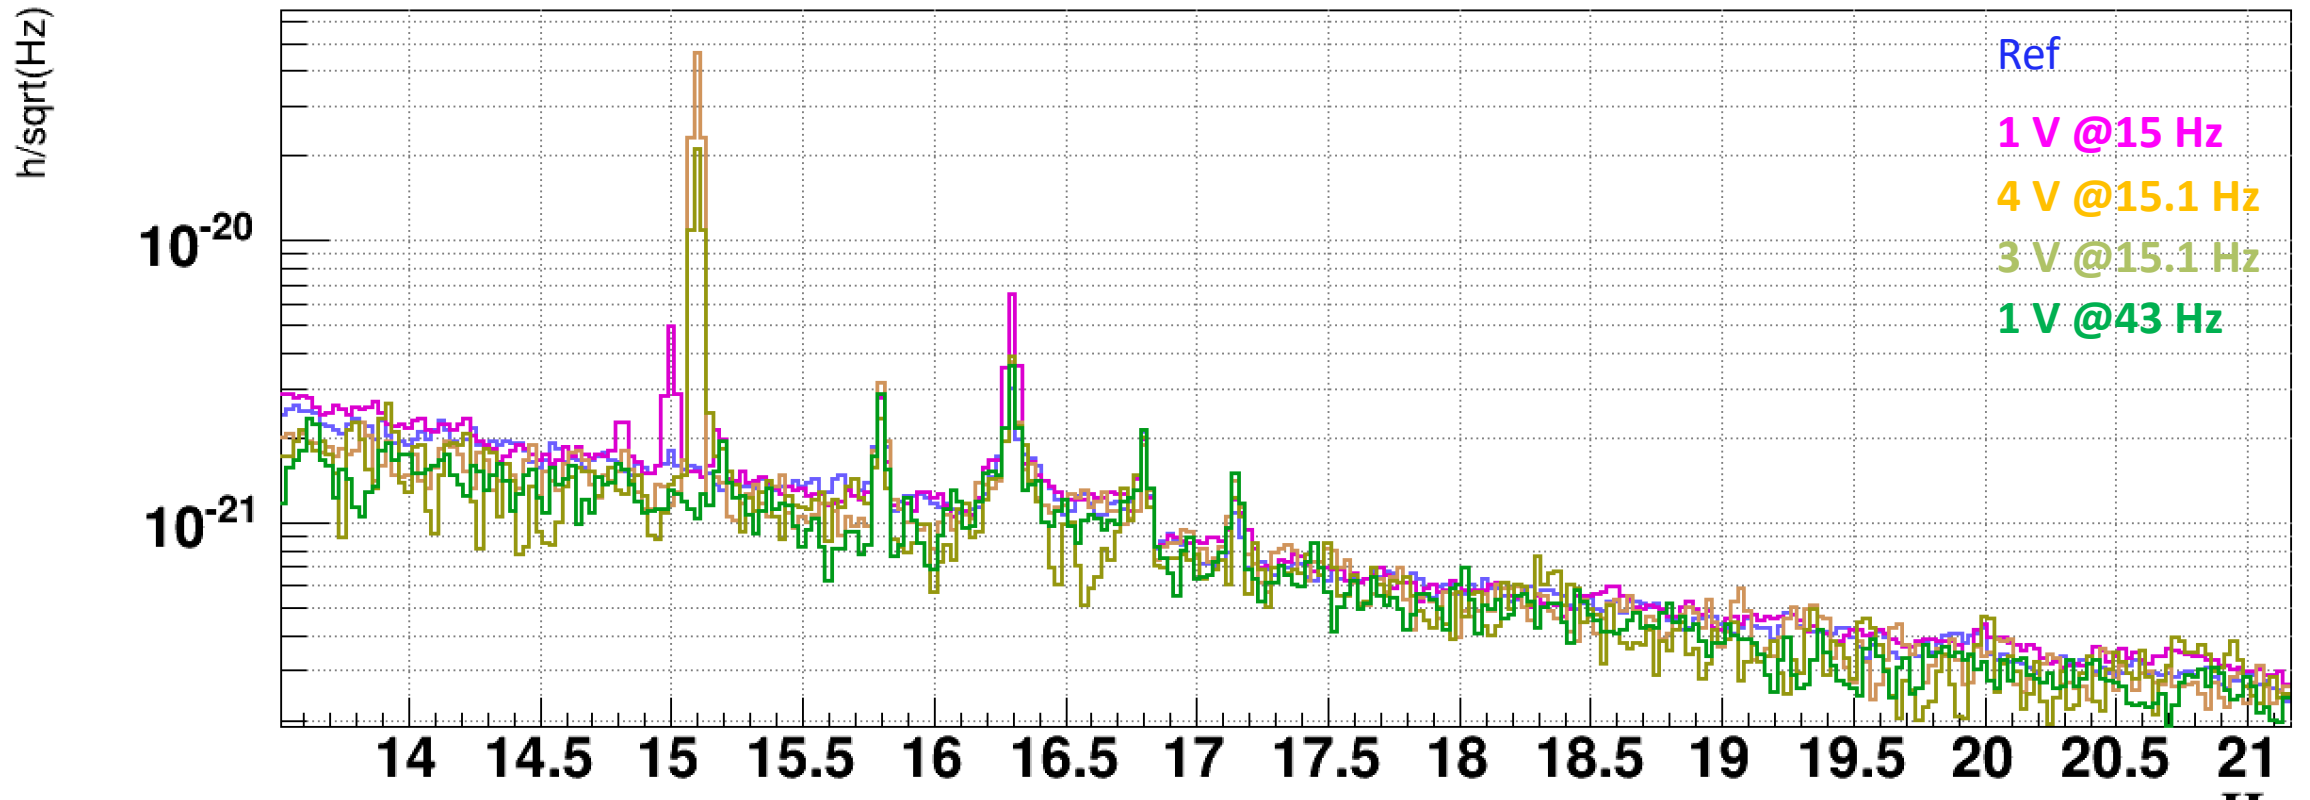

V1:Hrec_hoft_20000Hz__FFT

1264432247.0000 : Jan 30 2020 15:10:29 UTC

1264431935.0000 : Jan 30 2020 15:05:17 UTC

1264431288.0000 : Jan 30 2020 14:54:30 UTC

1264423198.0000 : Jan 30 2020 12:39:40 UTC

1264400998.00 : Jan 30 2020 06:29:40 UTC dt:40.00s nAv:90