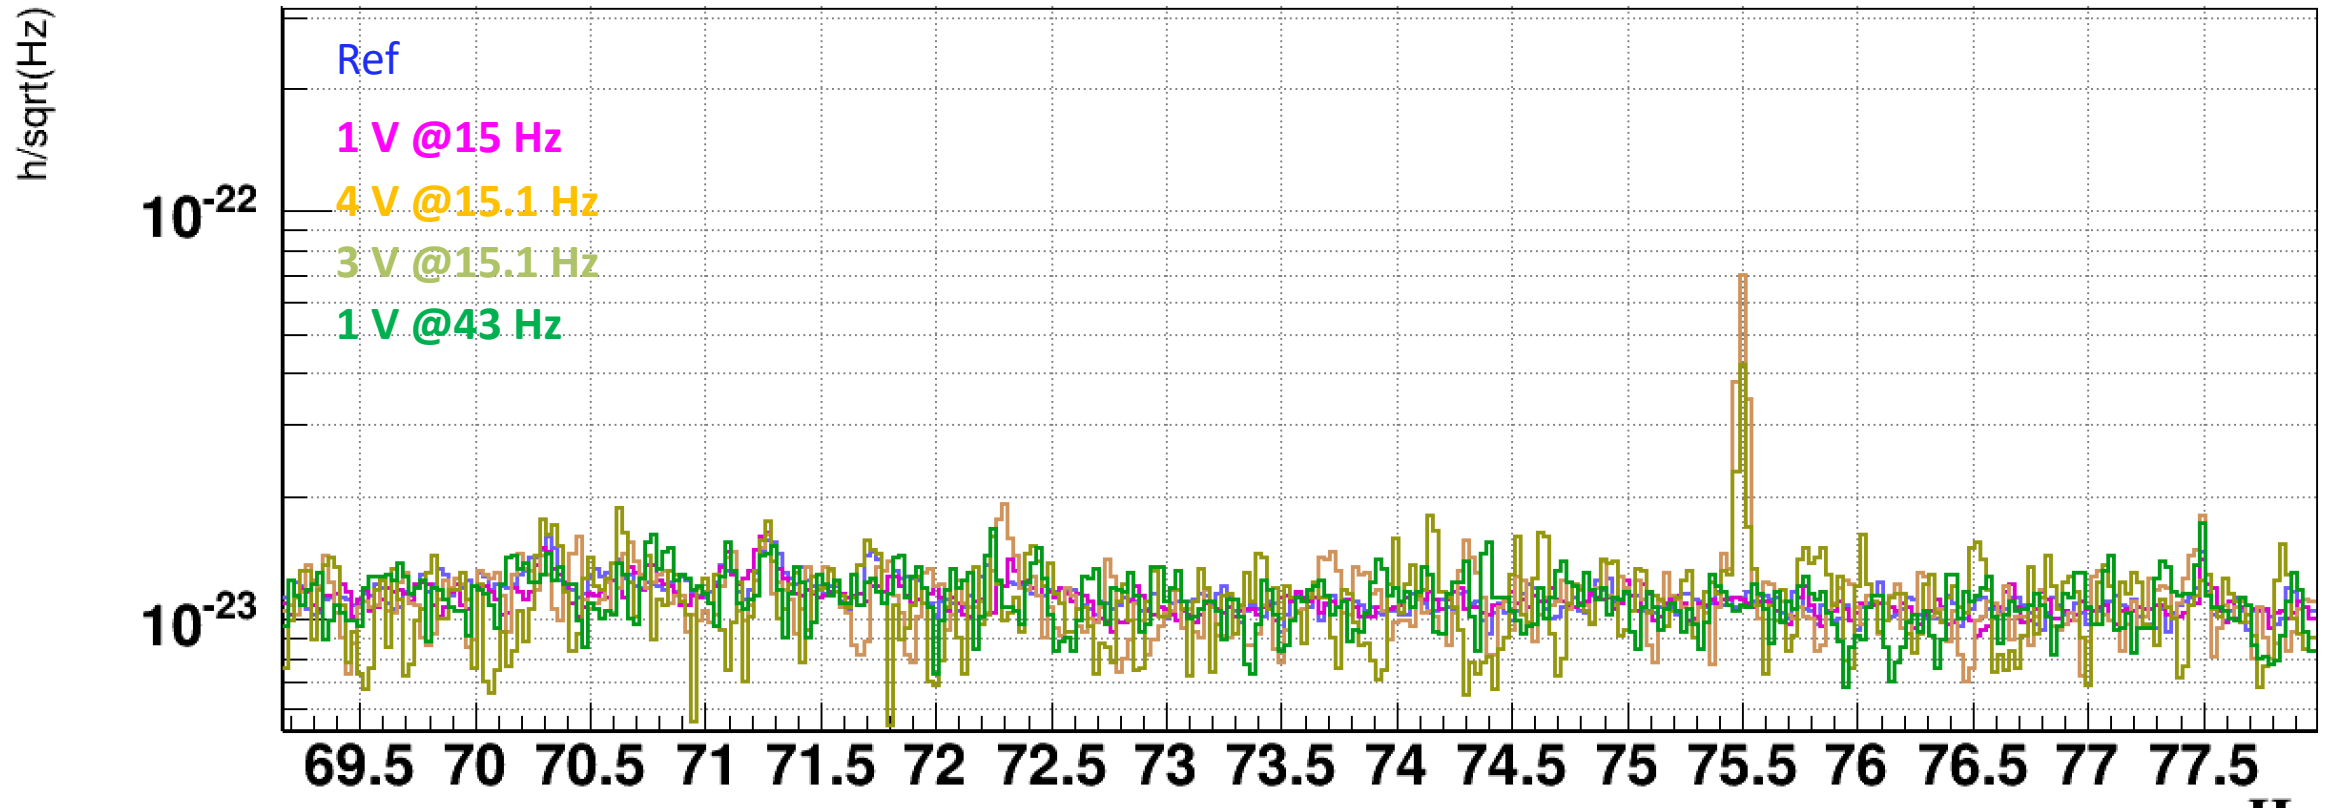

V1:Hrec_hoft_20000Hz__FFT

1264432247.0000 : Jan 30 2020 15:10:29 UTC

1264431935.0000 : Jan 30 2020 15:05:17 UTC

1264431288.0000 : Jan 30 2020 14:54:30 UTC

1264423198.0000 : Jan 30 2020 12:39:40 UTC

1264400998.00 : Jan 30 2020 06:29:40 UTC dt:40.00s nAv:90