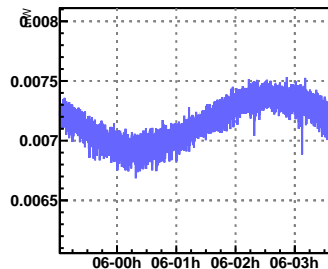

V1:EPRB_B4_PC_CAR_PWR__TIME

1225494149.0000 : Nov 5 2018 23:02:11 UTC

V1:EPRB_PC_PD_mean__TIME

1225494149.0000 : Nov 5 2018 23:02:11 UTC

V1:LSC_B4_DC_mean__TIME

1225494149.0000 : Nov 5 2018 23:02:11 UTC

V1:LSC_B4_112MHz_MAG_mean__TIME