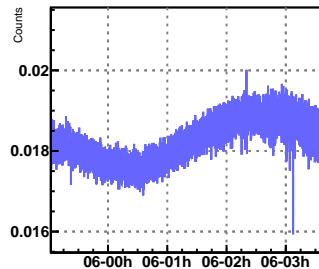

V1:EPRB_B4_PC_112MHz_PDH_PWR__TIME

1225494149.0000 : Nov 5 2018 23:02:11 UTC

V1:EPRB_B4_PC_56MHz_LSB_PWR__TIME

1225494149.0000 : Nov 5 2018 23:02:11 UTC

V1:EPRB_B4_PC_56MHz_USB_PWR__TIME

1225494149.0000 : Nov 5 2018 23:02:11 UTC

V1:EPRB_B4_PC_CAR_PWR__TIME

1225494149.0000 : Nov 5 2018 23:02:11 UTC

V1:EPRB_PC_PD_mean__TIME

1225494149.0000 : Nov 5 2018 23:02:11 UTC

V1:LSC_B4_DC_mean__TIME

1225494149.0000 : Nov 5 2018 23:02:11 UTC

V1:LSC_B4_112MHz_MAG_mean__TIME