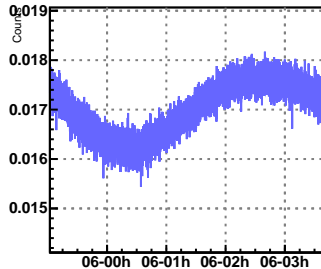

V1:EPRB_B4_PC_112MHz_PDH_PWR__TIME

1225494149.0000 : Nov 5 2018 23:02:11 UTC

V1:EPRB_B4_PC_56MHz_LSB_PWR__TIME

1225494149.0000 : Nov 5 2018 23:02:11 UTC

V1:EPRB_B4_PC_56MHz_USB_PWR__TIME

1225494149.0000 : Nov 5 2018 23:02:11 UTC

V1:EPRB_B4_PC_CAR_PWR__TIME

1225494149.0000 : Nov 5 2018 23:02:11 UTC

V1:EPRB_PC_PD_mean__TIME

1225494149.0000 : Nov 5 2018 23:02:11 UTC

V1:LSC_B4_DC_mean__TIME

1225494149.0000 : Nov 5 2018 23:02:11 UTC

V1:LSC_B4_112MHz_MAG_mean__TIME