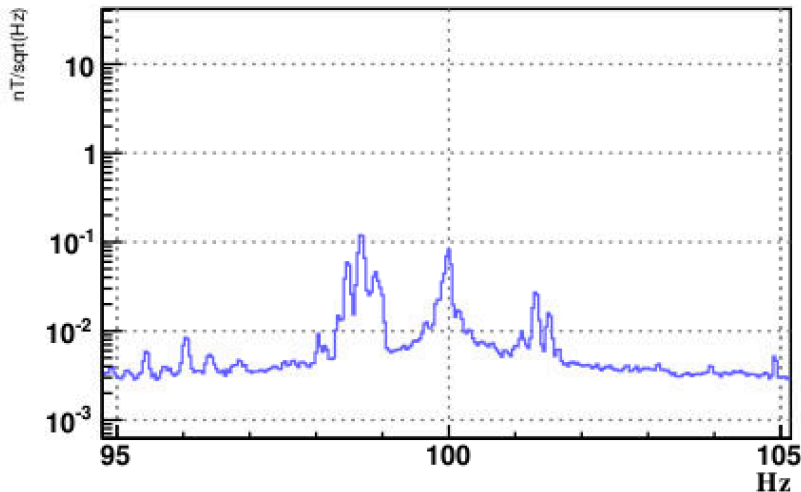

V1:Sc_MC_RFC_Err_Pre_FFT

1219628071.00 : Aug 30 2018 01:34:13 UTC dt:30.00s nAv:95

V1:LSC_DARM_FFT

1219628071.00 : Aug 30 2018 01:34:13 UTC dt:30.00s nAv:95

V1:ENV_CEB_MAG_W_FFT

1219628071.00 : Aug 30 2018 01:34:13 UTC dt:30.00s nAv:95