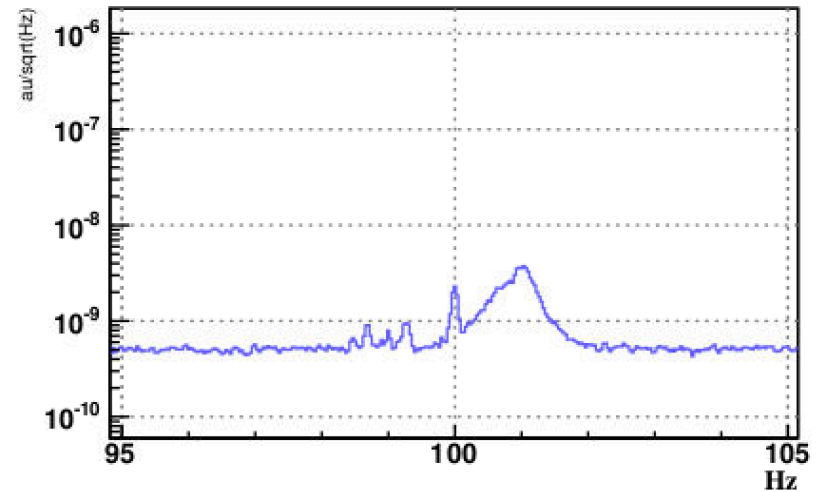

V1:Sc_MC_RFC_Err_Pre_FFT

1219628071.00 : Aug 30 2018 01:34:13 UTC dt:30.00s nAv:95

V1:LSC_DARM_FFT

1219628071.00 : Aug 30 2018 01:34:13 UTC dt:30.00s nAv:95

V1:ENV_CEB_MAG_W_FFT

1219628071.00 : Aug 30 2018 01:34:13 UTC dt:30.00s nAv:95