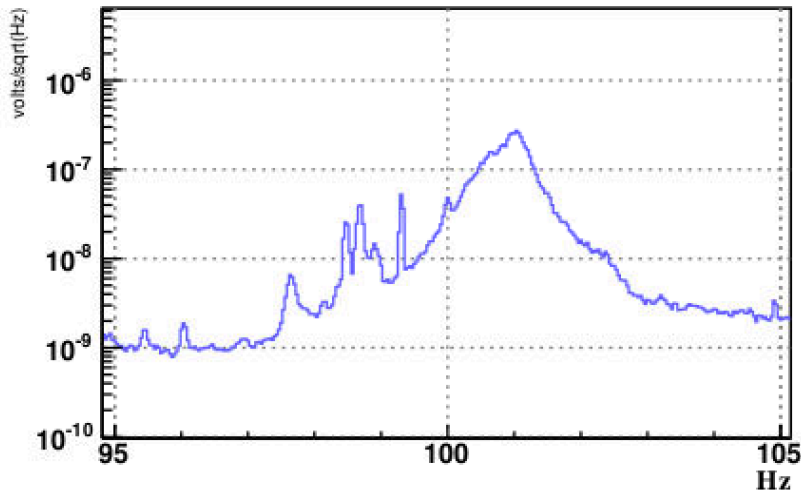

V1:Sc_MC_RFC_Err_Pre_FFT

1219628071.00 : Aug 30 2018 01:34:13 UTC dt:30.00s nAv:95

V1:LSC_DARM_FFT

1219628071.00 : Aug 30 2018 01:34:13 UTC dt:30.00s nAv:95

V1:ENV_CEB_MAG_W_FFT

1219628071.00 : Aug 30 2018 01:34:13 UTC dt:30.00s nAv:95