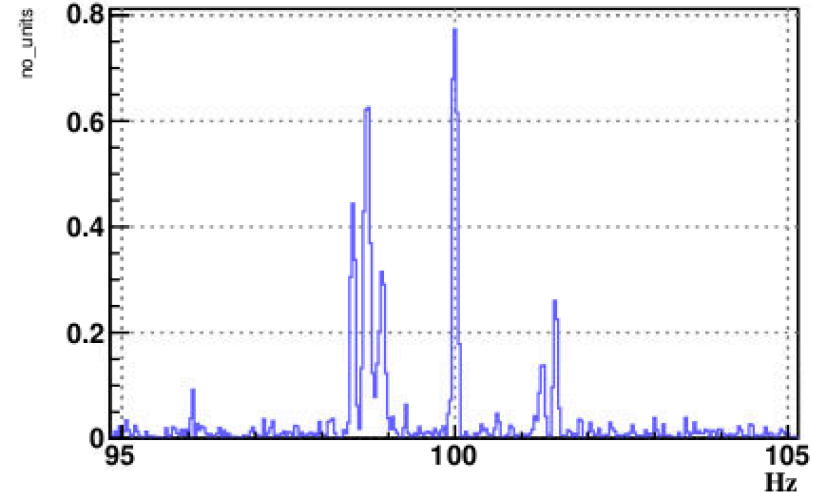

V1:ENV_CEB_MAG_W.vs.V1:LSC_DARM_COHE

1219628071.00 : Aug 30 2018 01:34:13 UTC dt:30.00s nAv:95